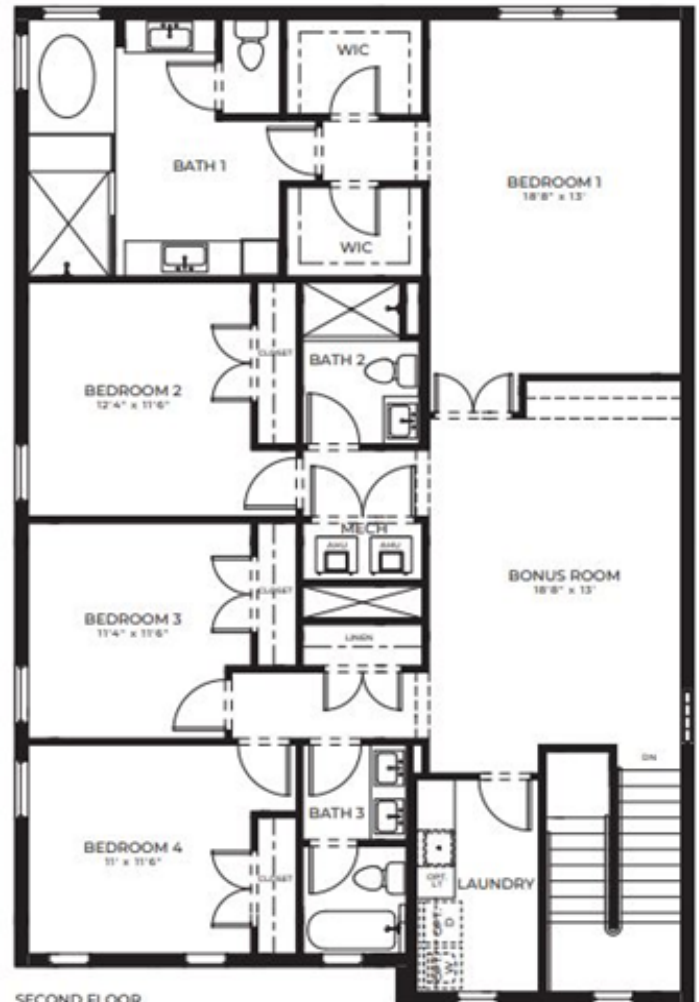

Introducing the Ponte Verde at Reserve at Jupiter!

Ponte Vedra

Single-Family Home

3,072 A/C Sq. Ft.^

5 Bedrooms, 4 Bathrooms

Bonus Room

2-Car Garage

FIRST FLOOR

SECOND FLOOR

Introducing the Parker at Reserve at Jupiter!

Parker

Single-Family Home

2,720 A/C Sq. Ft. ^

5 Bedrooms, 3 Bathrooms

Flex Space + Loft

2-Car Garage