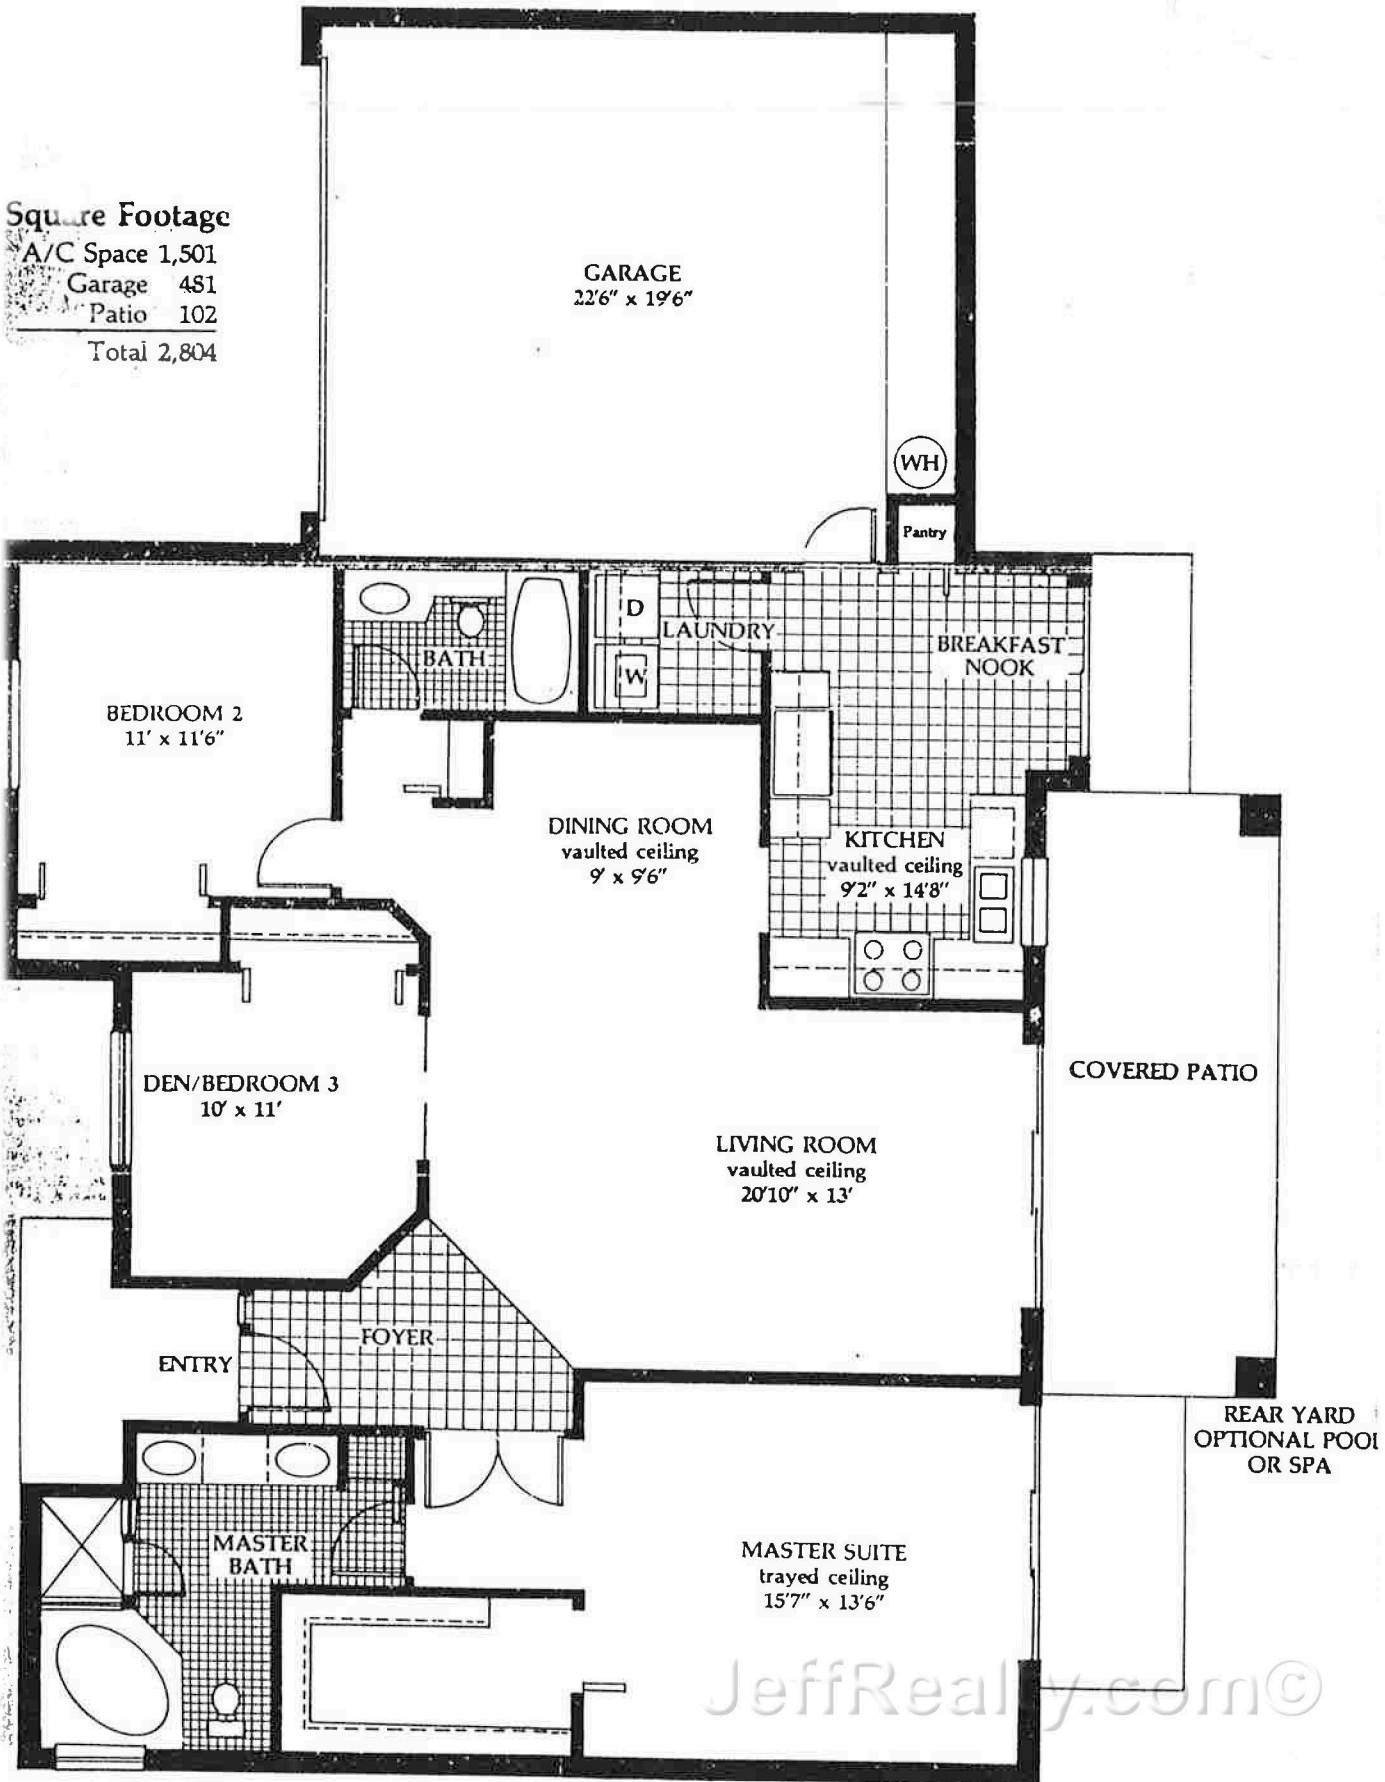

# The Manchester

## Square Footage

A/C Space 1,501

Garage 481

Patio 102

Total 2,804

Residence design, dimensions and features are approximate and subject to change.

JeffRealty.com©