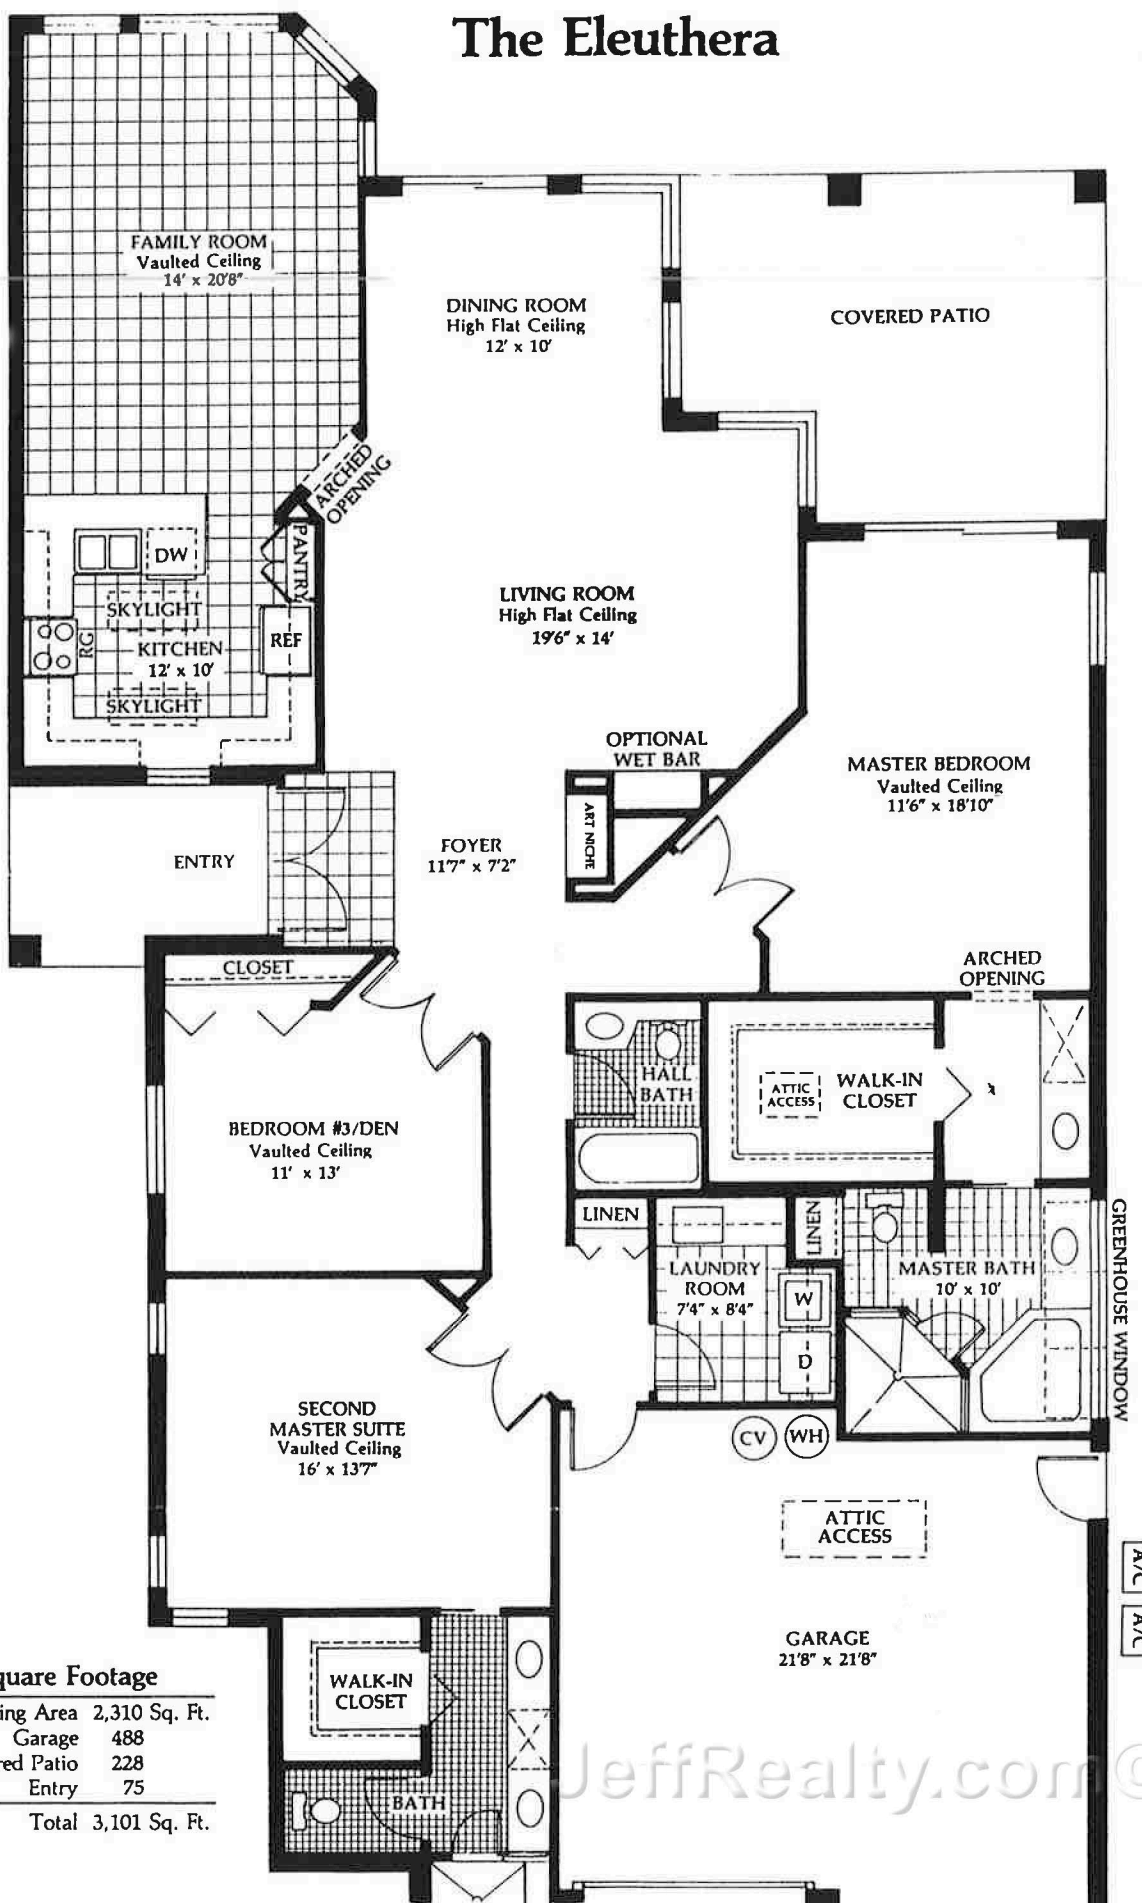

The Eleuthera

Square Footage

Living Area	2,310 Sq. Ft.
Garage	488
Covered Patio	228
Entry	75
Total	3,101 Sq. Ft.