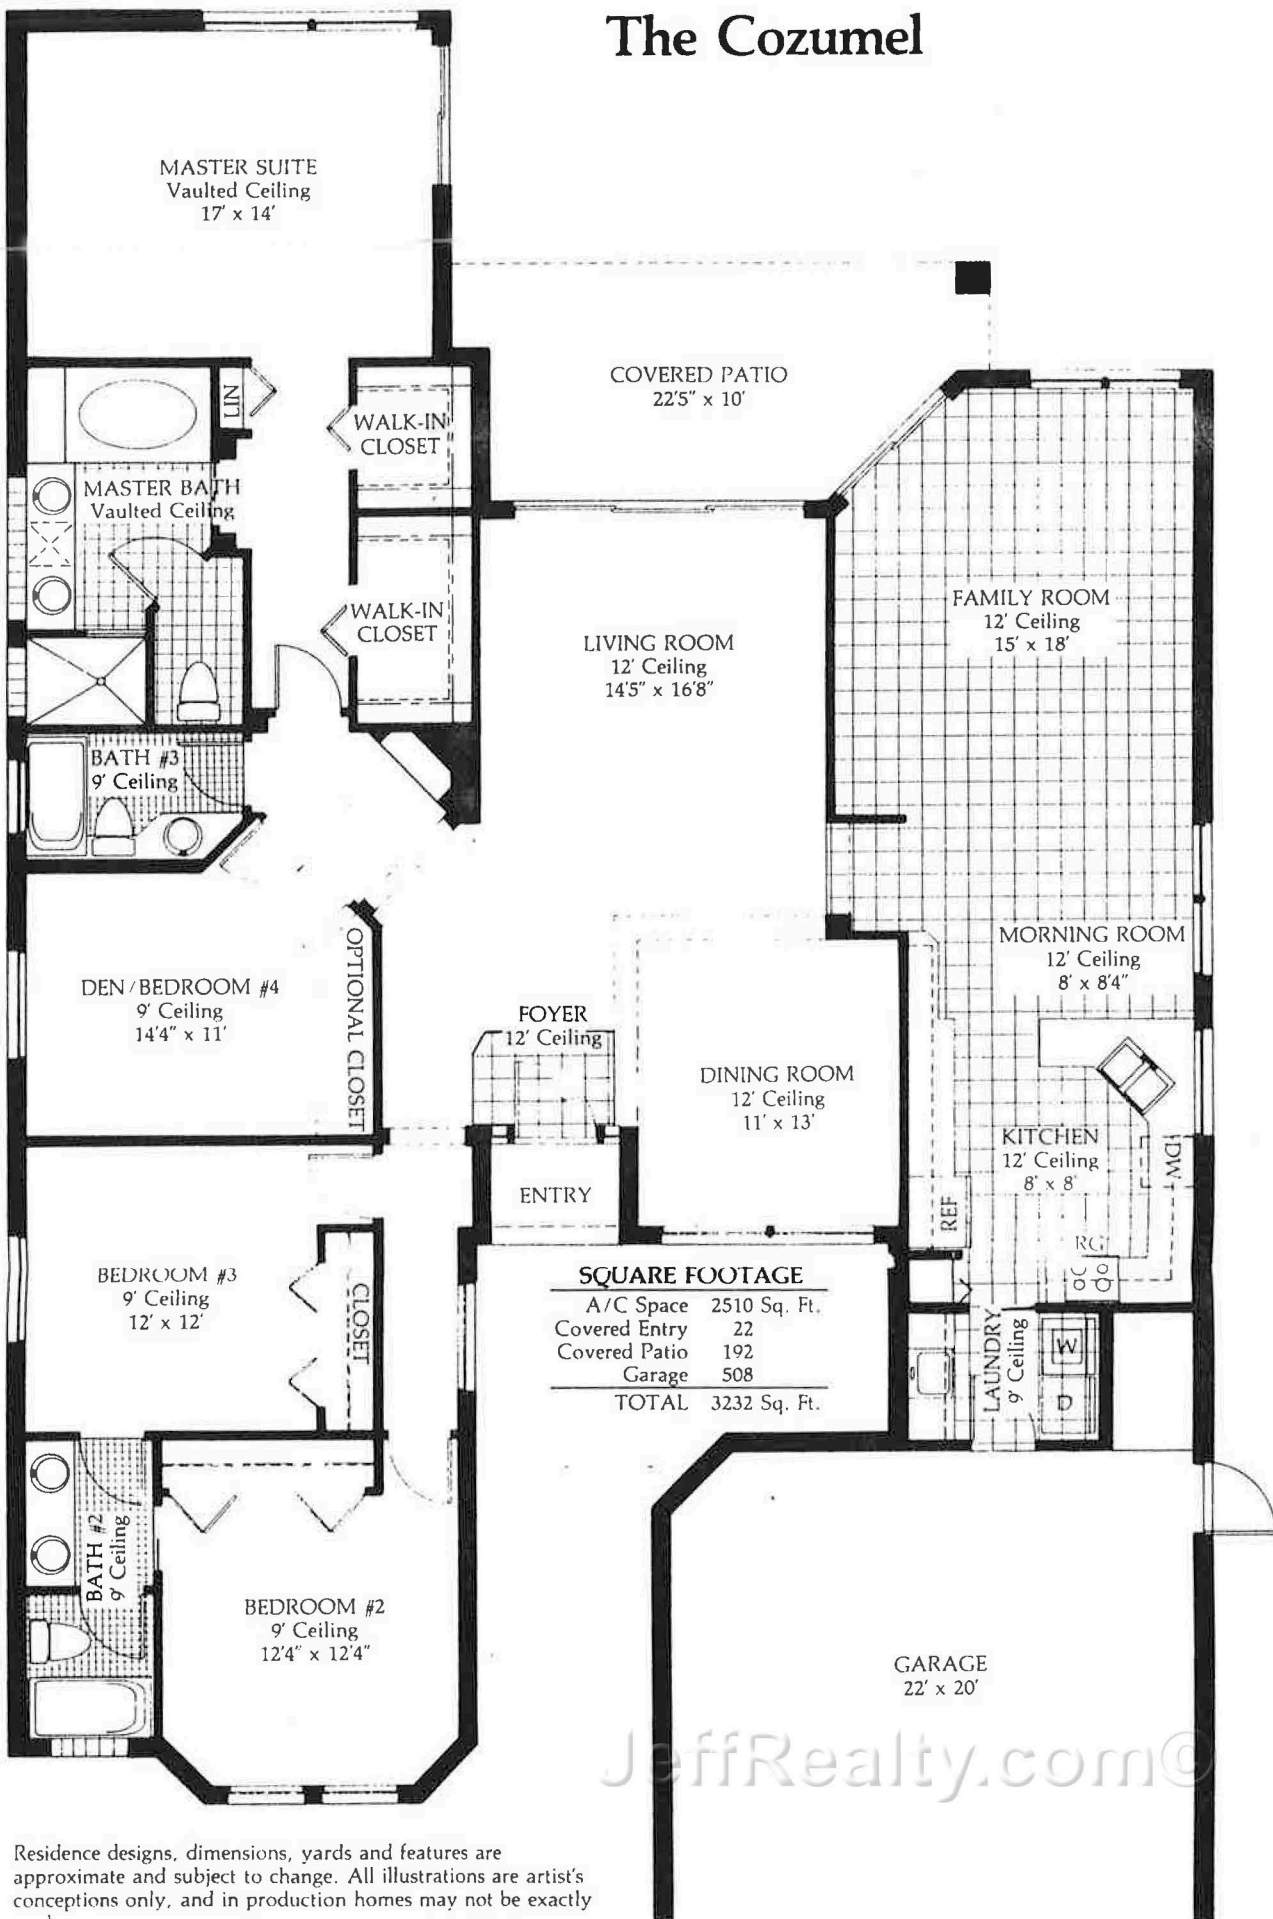

# The Cozumel

**SQUARE FOOTAGE**

A/C Space	2510 Sq. Ft.
Covered Entry	22
Covered Patio	192
Garage	508
<b>TOTAL</b>	<b>3232 Sq. Ft.</b>

Residence designs, dimensions, yards and features are approximate and subject to change. All illustrations are artist's conceptions only, and in production homes may not be exactly