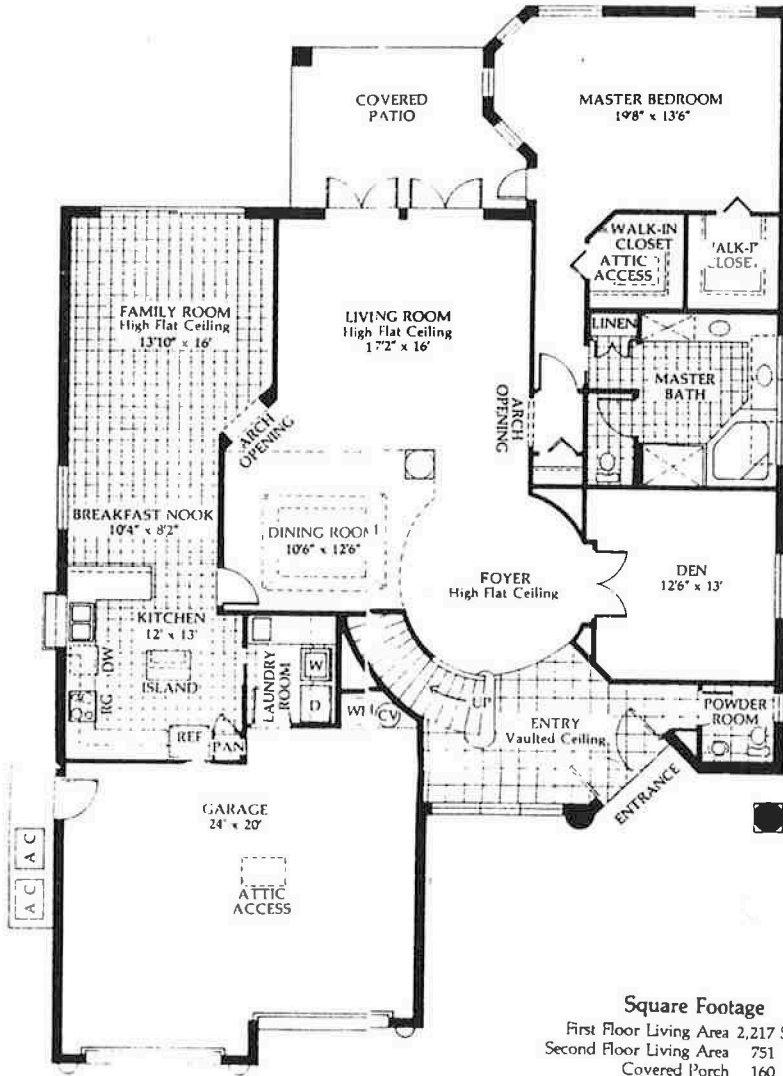

# The Cayman

First Floor

Second Floor

## Square Footage

First Floor Living Area	2,217 Sq. Ft.
Second Floor Living Area	751
Covered Porch	160
Garage	534
Entry	52
<b>Total</b>	<b>3,714 Sq. Ft.</b>