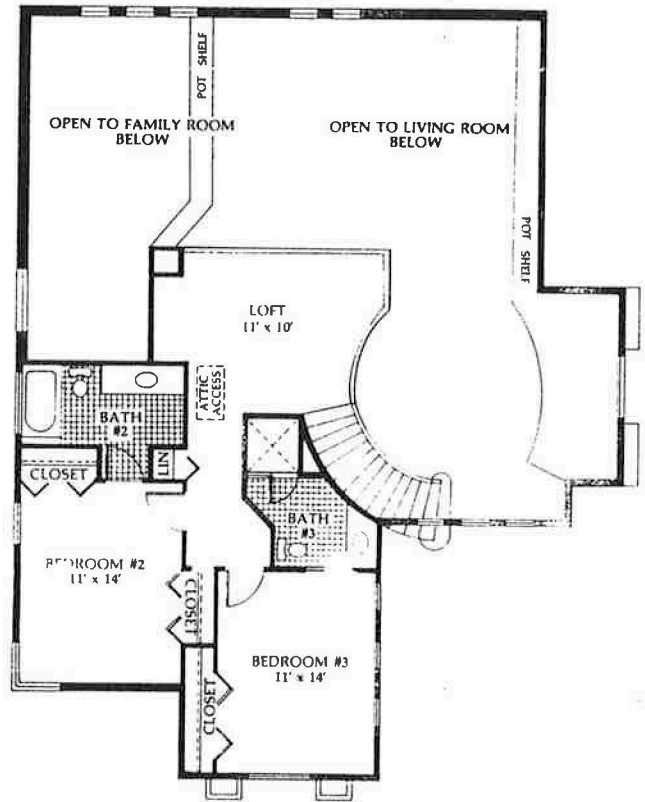

# The Cayman

First Floor

Second Floor

## Square Footage

First Floor Living Area	2,217 Sq. Ft.
Second Floor Living Area	751
Covered Porch	160
Garage	534
Entry	52
<b>Total</b>	<b>3,714 Sq. Ft.</b>