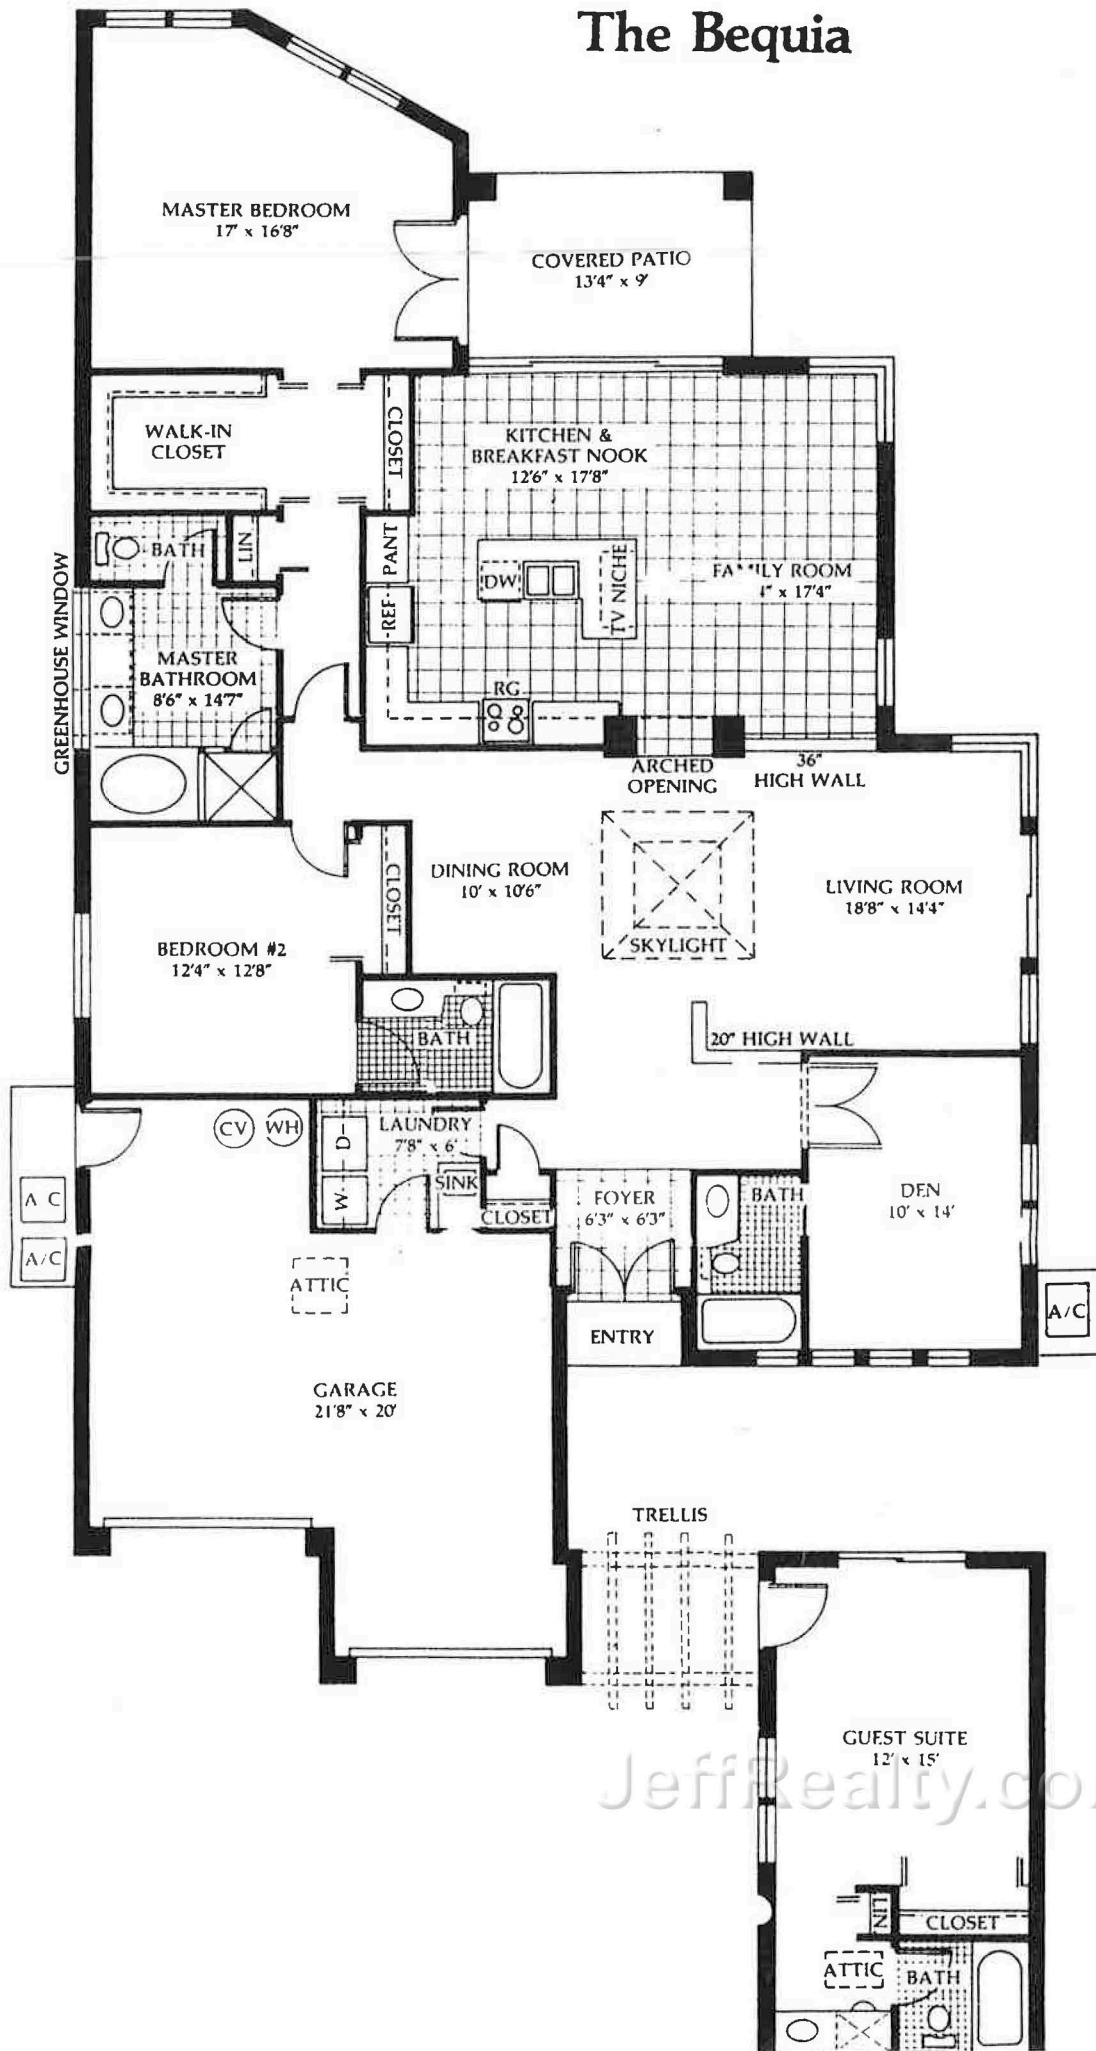

The Bequia

Square Footage

Main A/C	2,094 Sq. Ft.
Guest A/C	324
Garage	491
Patio	116
Total	3,025 Sq. Ft.