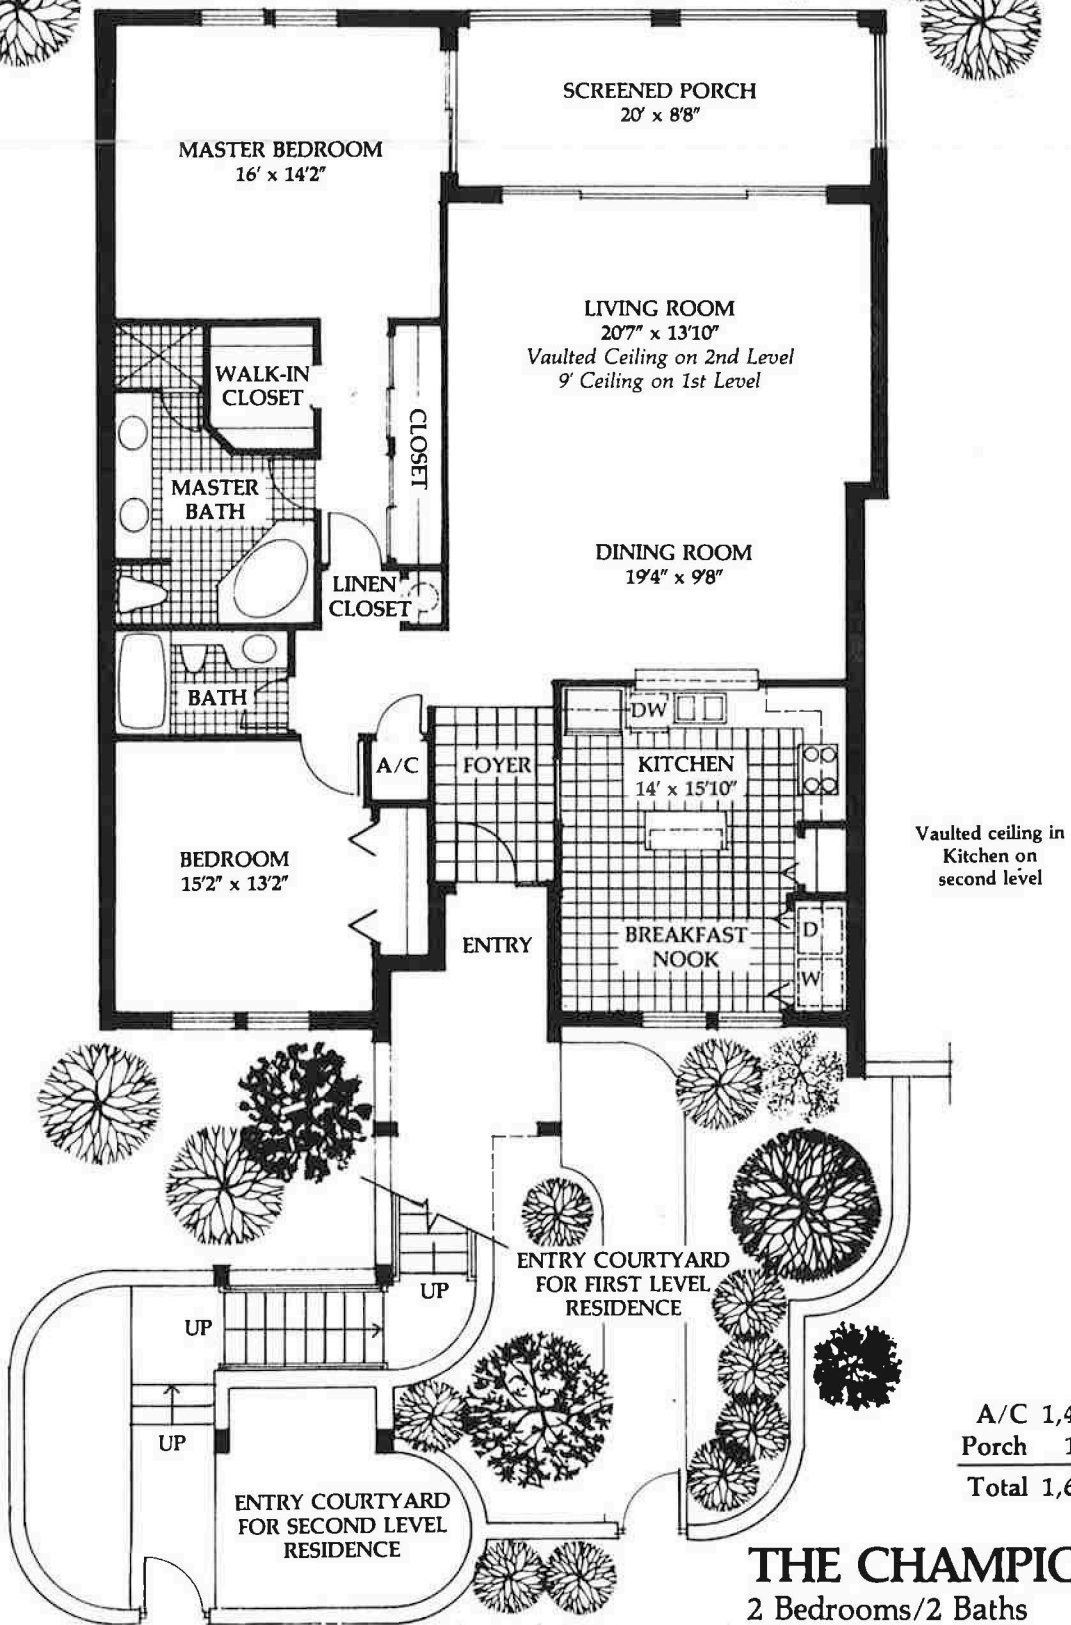

# RYDER CUP VILLAS

A/C 1,426  
 Porch 180  

---

 Total 1,606 Sq. Ft.

**THE CHAMPION**  
 2 Bedrooms/2 Baths

JeffRealty.com©

Residence design, dimensions and features are approximate.