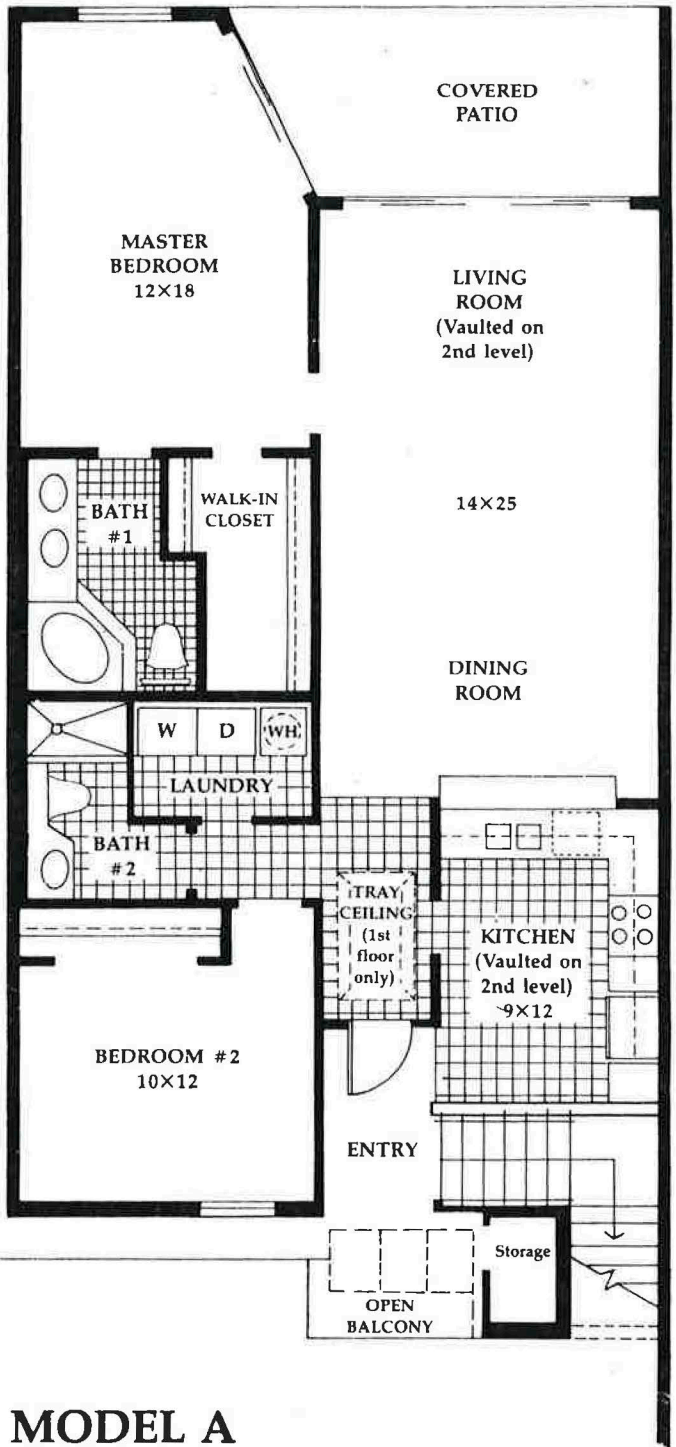

MEADOW BROOK

MODEL A

2 Bedrooms/2 Baths

Interior, First or Second Level

JeffRealty.com©

Total Sq Footage: 1250