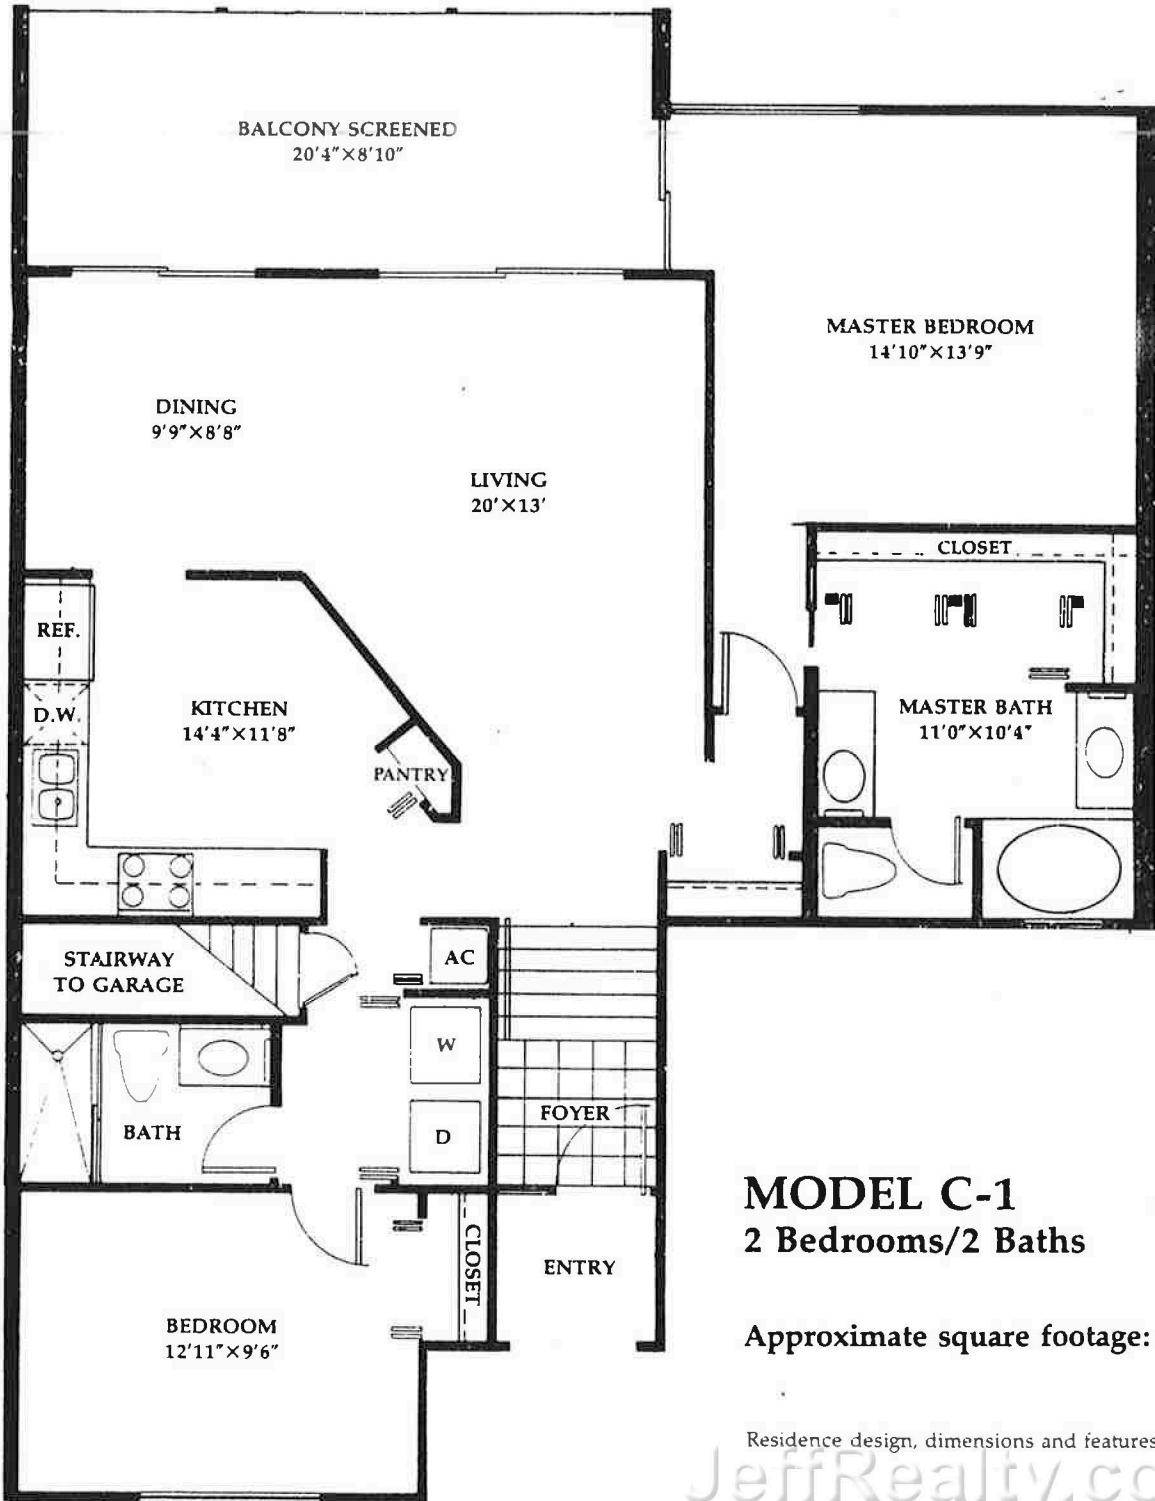

## MODEL C-1 2 Bedrooms/2 Baths

Approximate square footage: 1275

Residence design, dimensions and features are approximate.