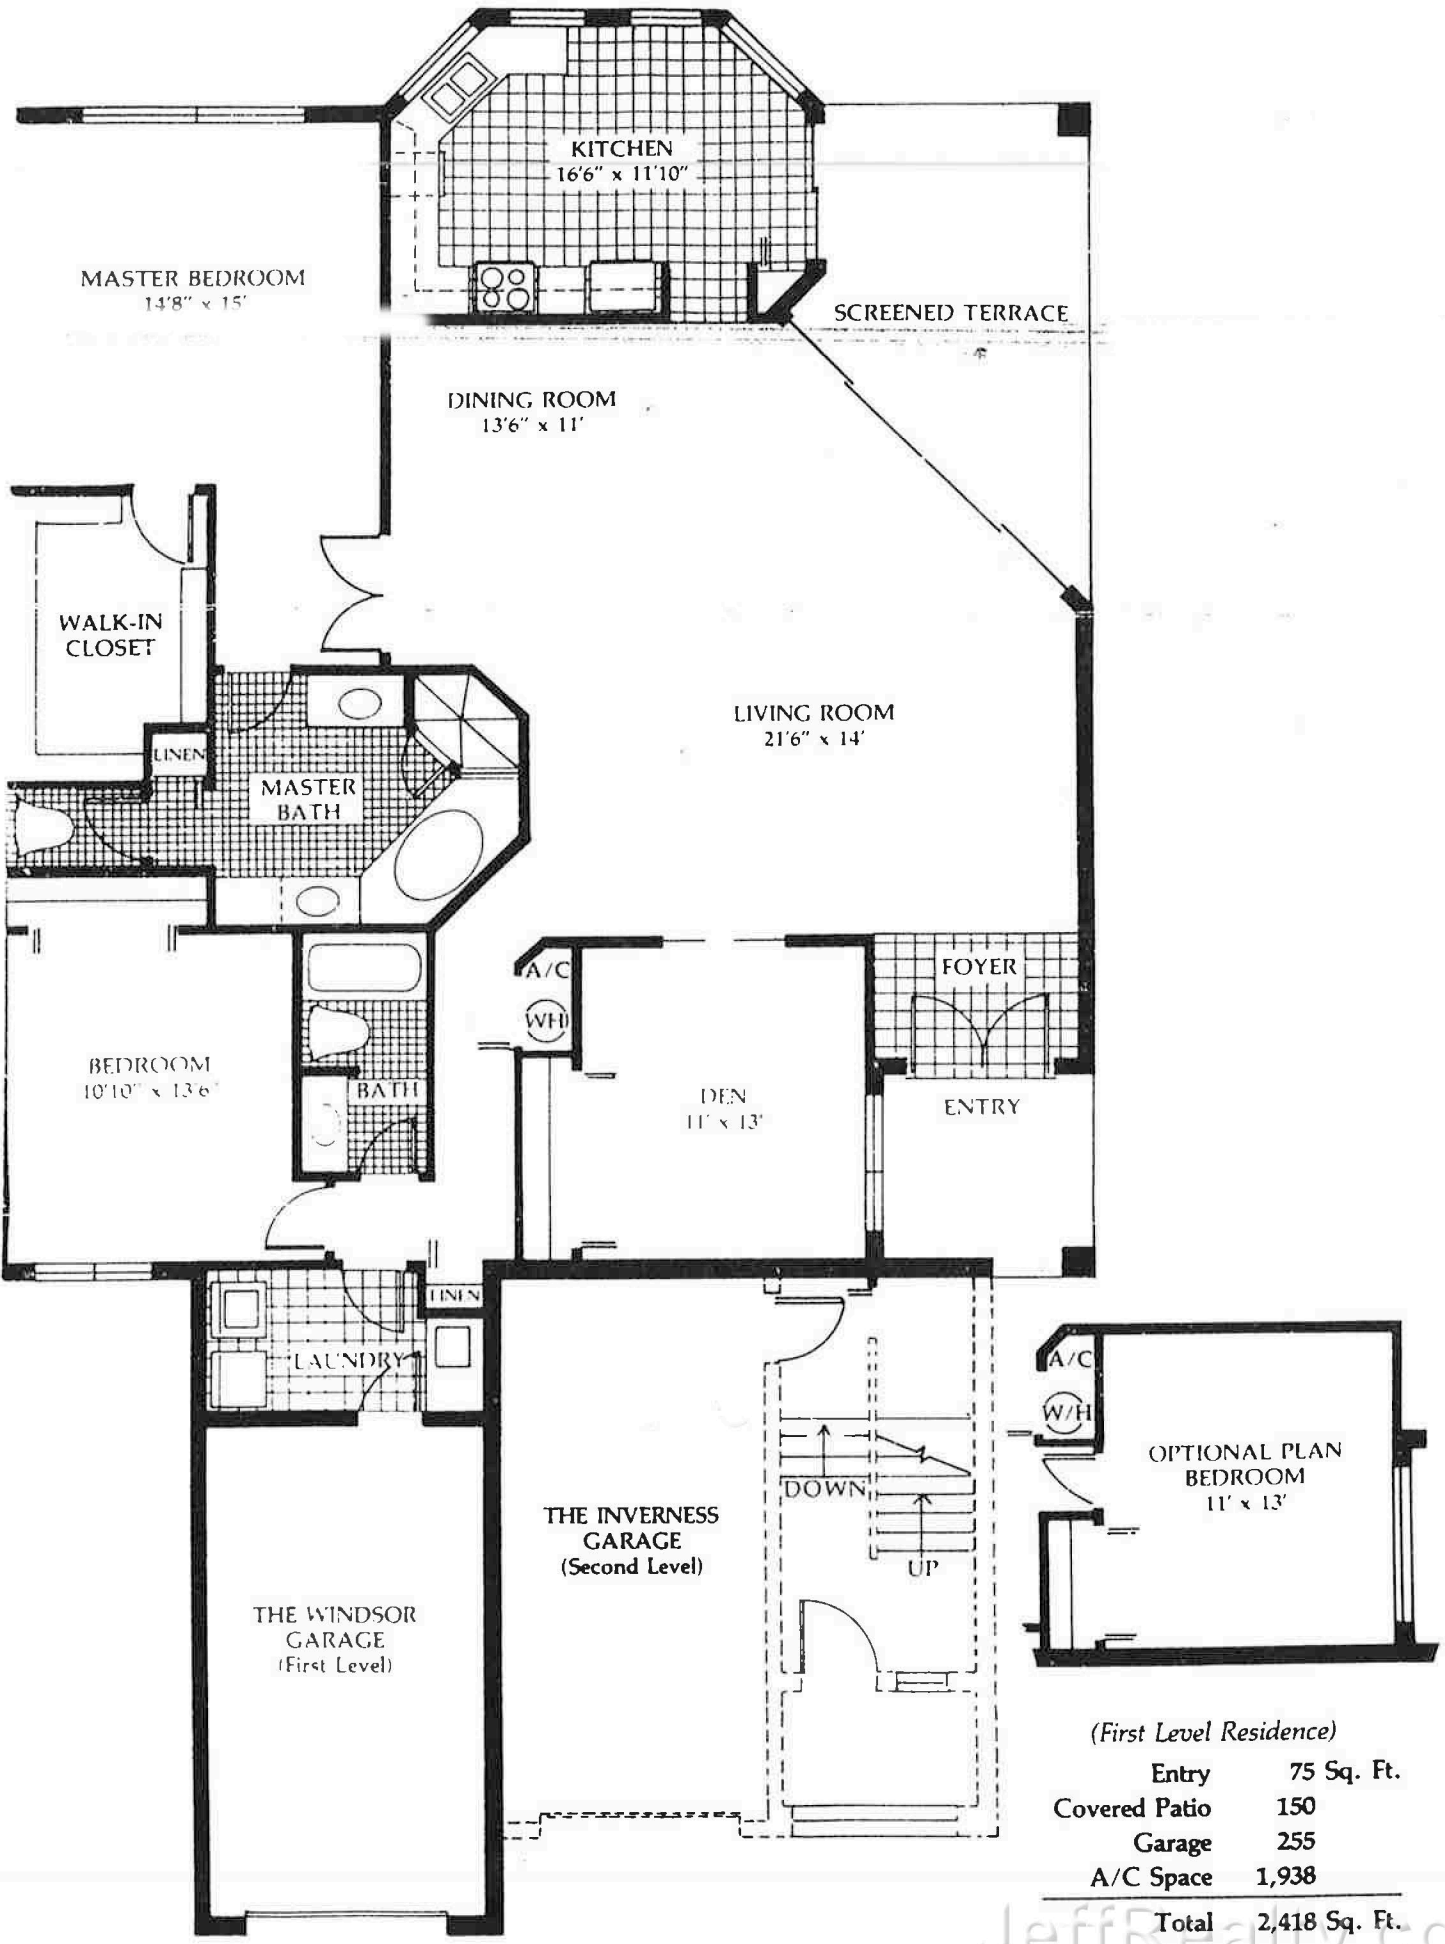

The Windsor

(First Level Residence)

| | |
|---------------|----------------------|
| Entry | 75 Sq. Ft. |
| Covered Patio | 150 |
| Garage | 255 |
| A/C Space | 1,938 |
| Total | 2,418 Sq. Ft. |