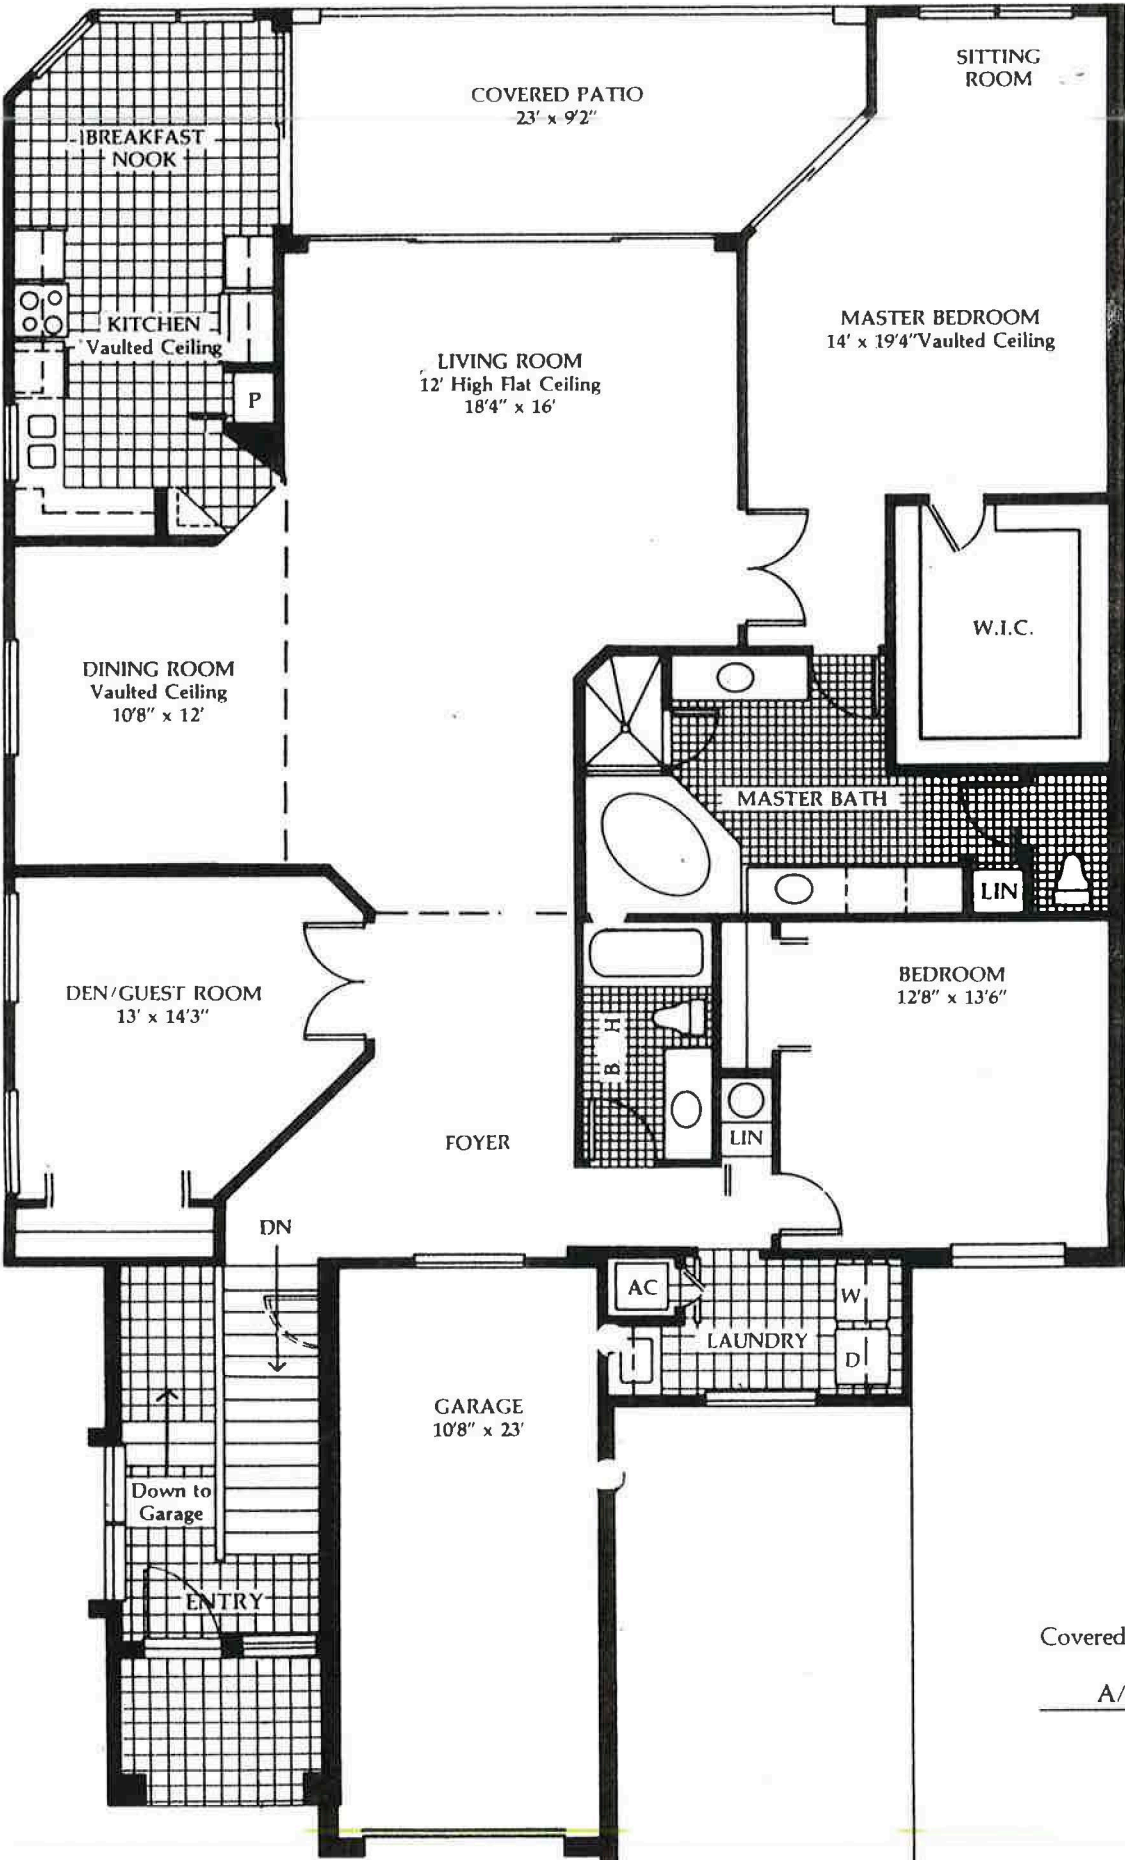

The Somerset II

(Model B)

Entry	46 Sq. Ft.
Covered Terrace	198
Garage	276
A/C Space	2279
Total	2799 Sq. Ft.