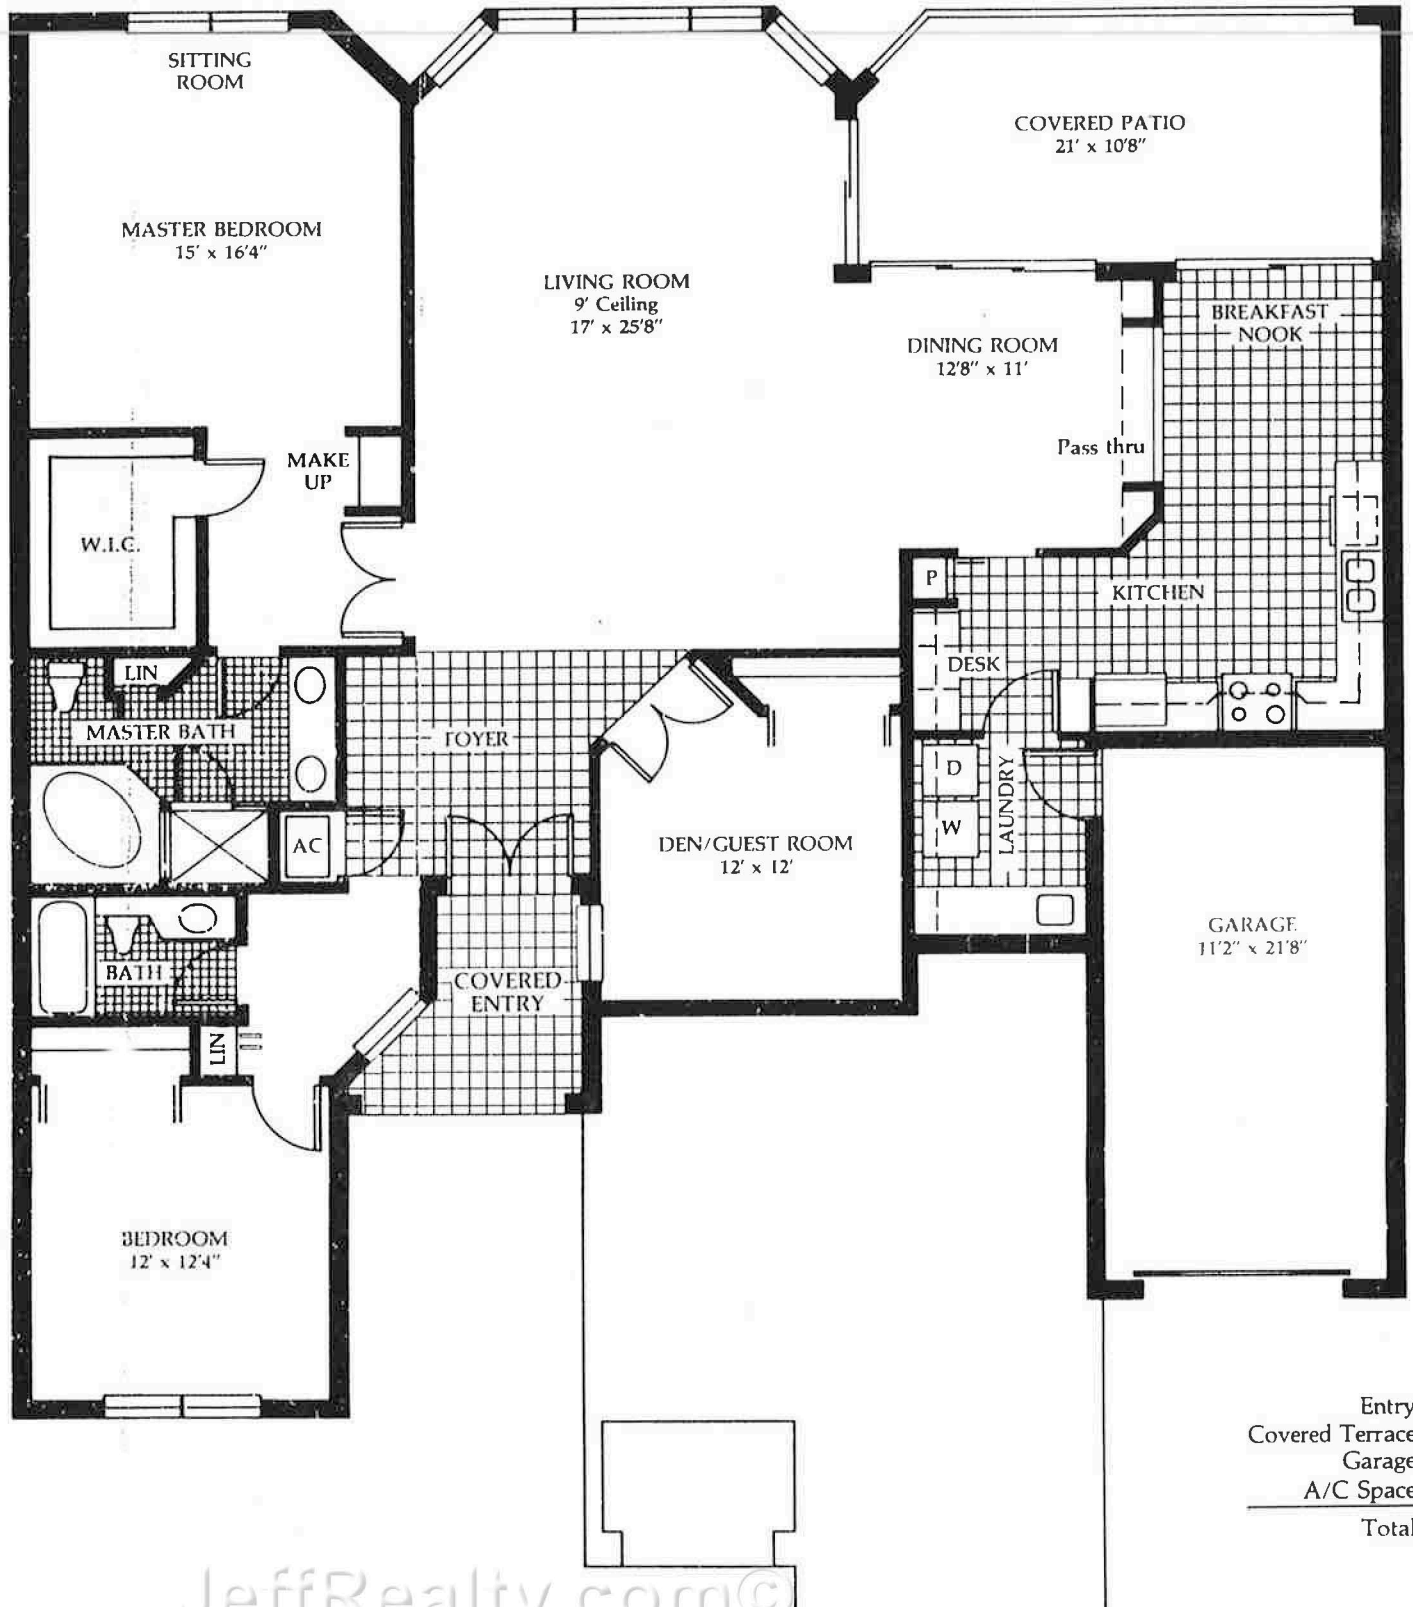

The Cardiff II

(Model C)

Entry	58
Covered Terrace	223
Garage	264
A/C Space	2089
Total	2634