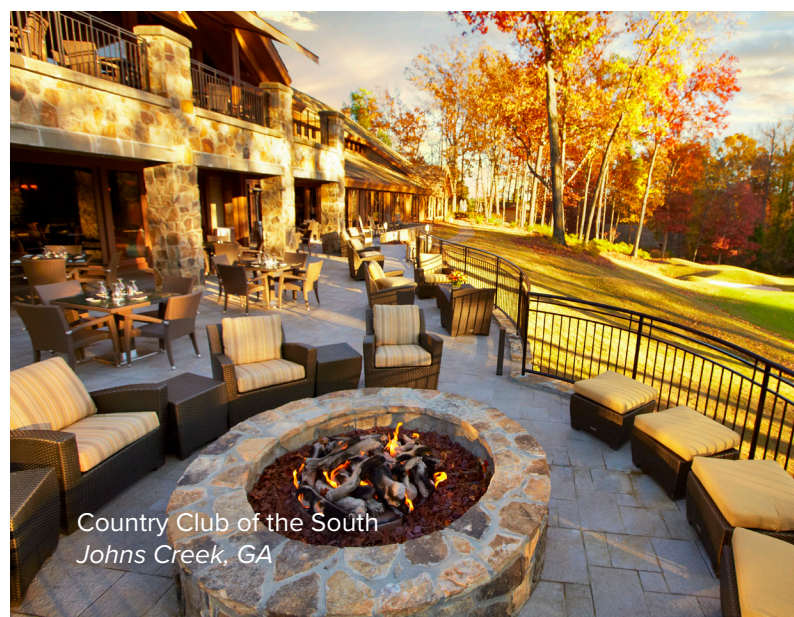

Mission Hills Country Club
Rancho Mirage, CA

Country Club of the South
Johns Creek, GA