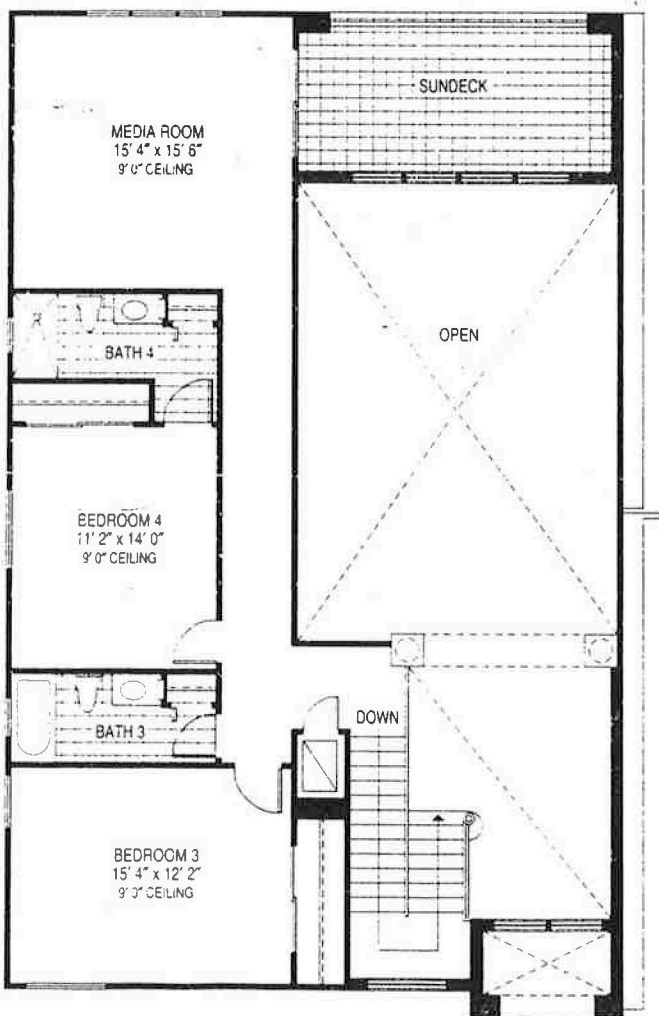

Artist's Concept of Living Room

## Vera Cruz 4 Bedrooms/Den, 4 1/2 Baths

A/C Area (1st floor)	2,825 sq. ft.
A/C Area (2nd floor)	1,047 sq. ft.
A/C Area	3,872 sq. ft.
Garage	462 sq. ft.
Covered Entry	92 sq. ft.
Covered Patio	136 sq. ft.
Total Area	4,525 sq. ft.

Second Floor