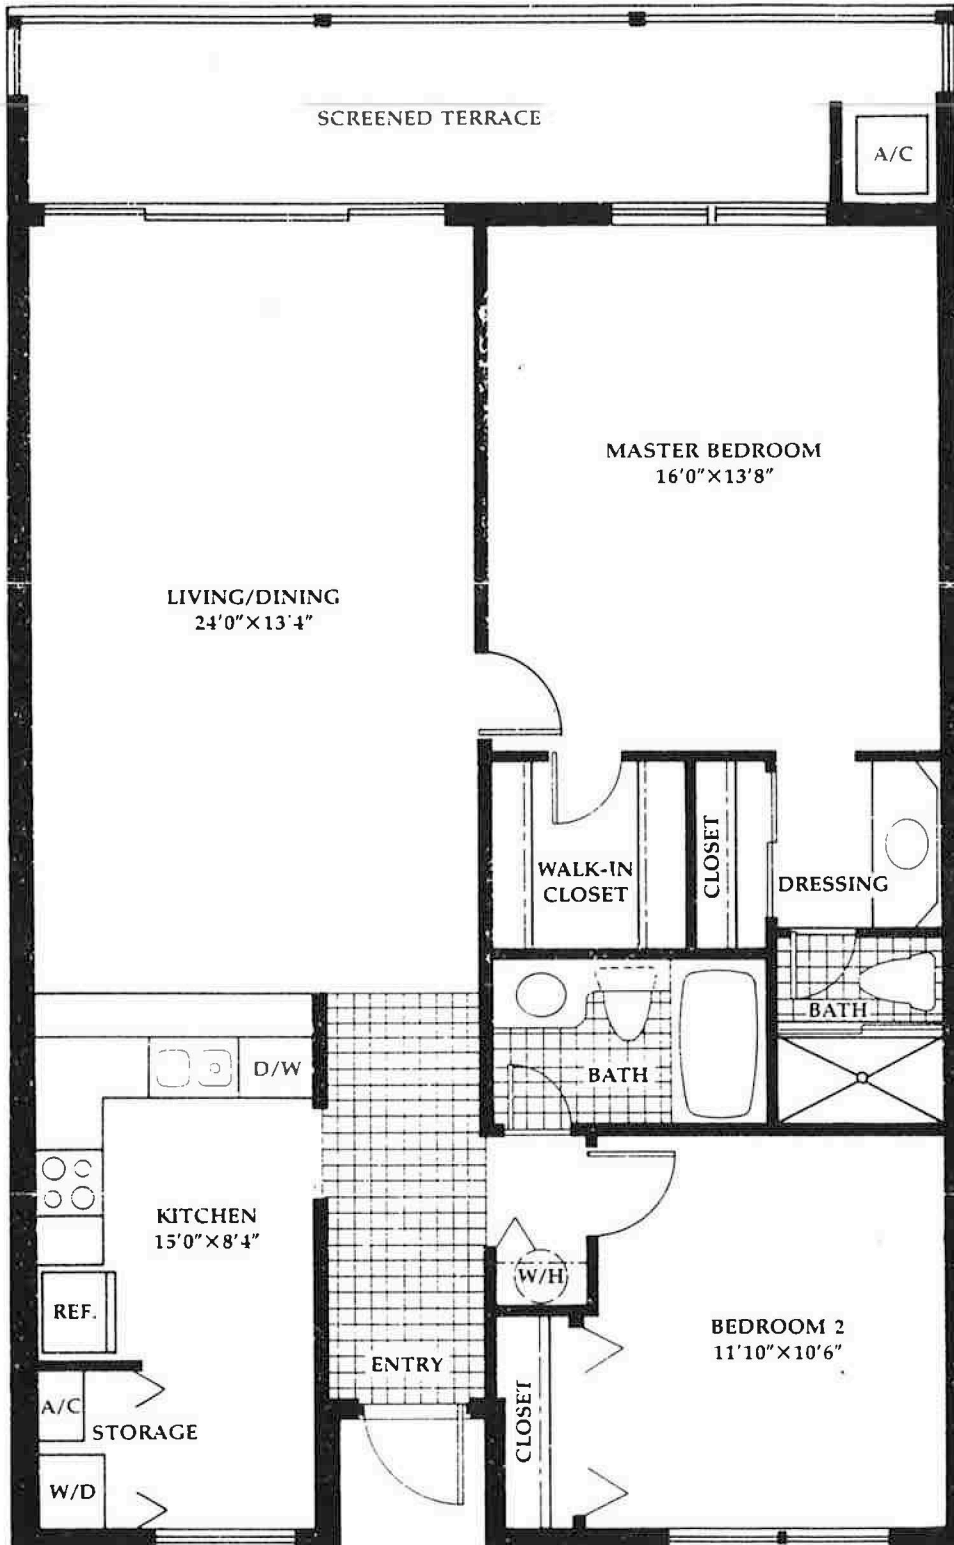

TENNIS AND GOLF VILLAS

GOLF VILLA B
2 Bedrooms/2 Baths

Residence design, dimensions and features are approximate.

JeffRealty.com ©
Approximate square footage: 1160