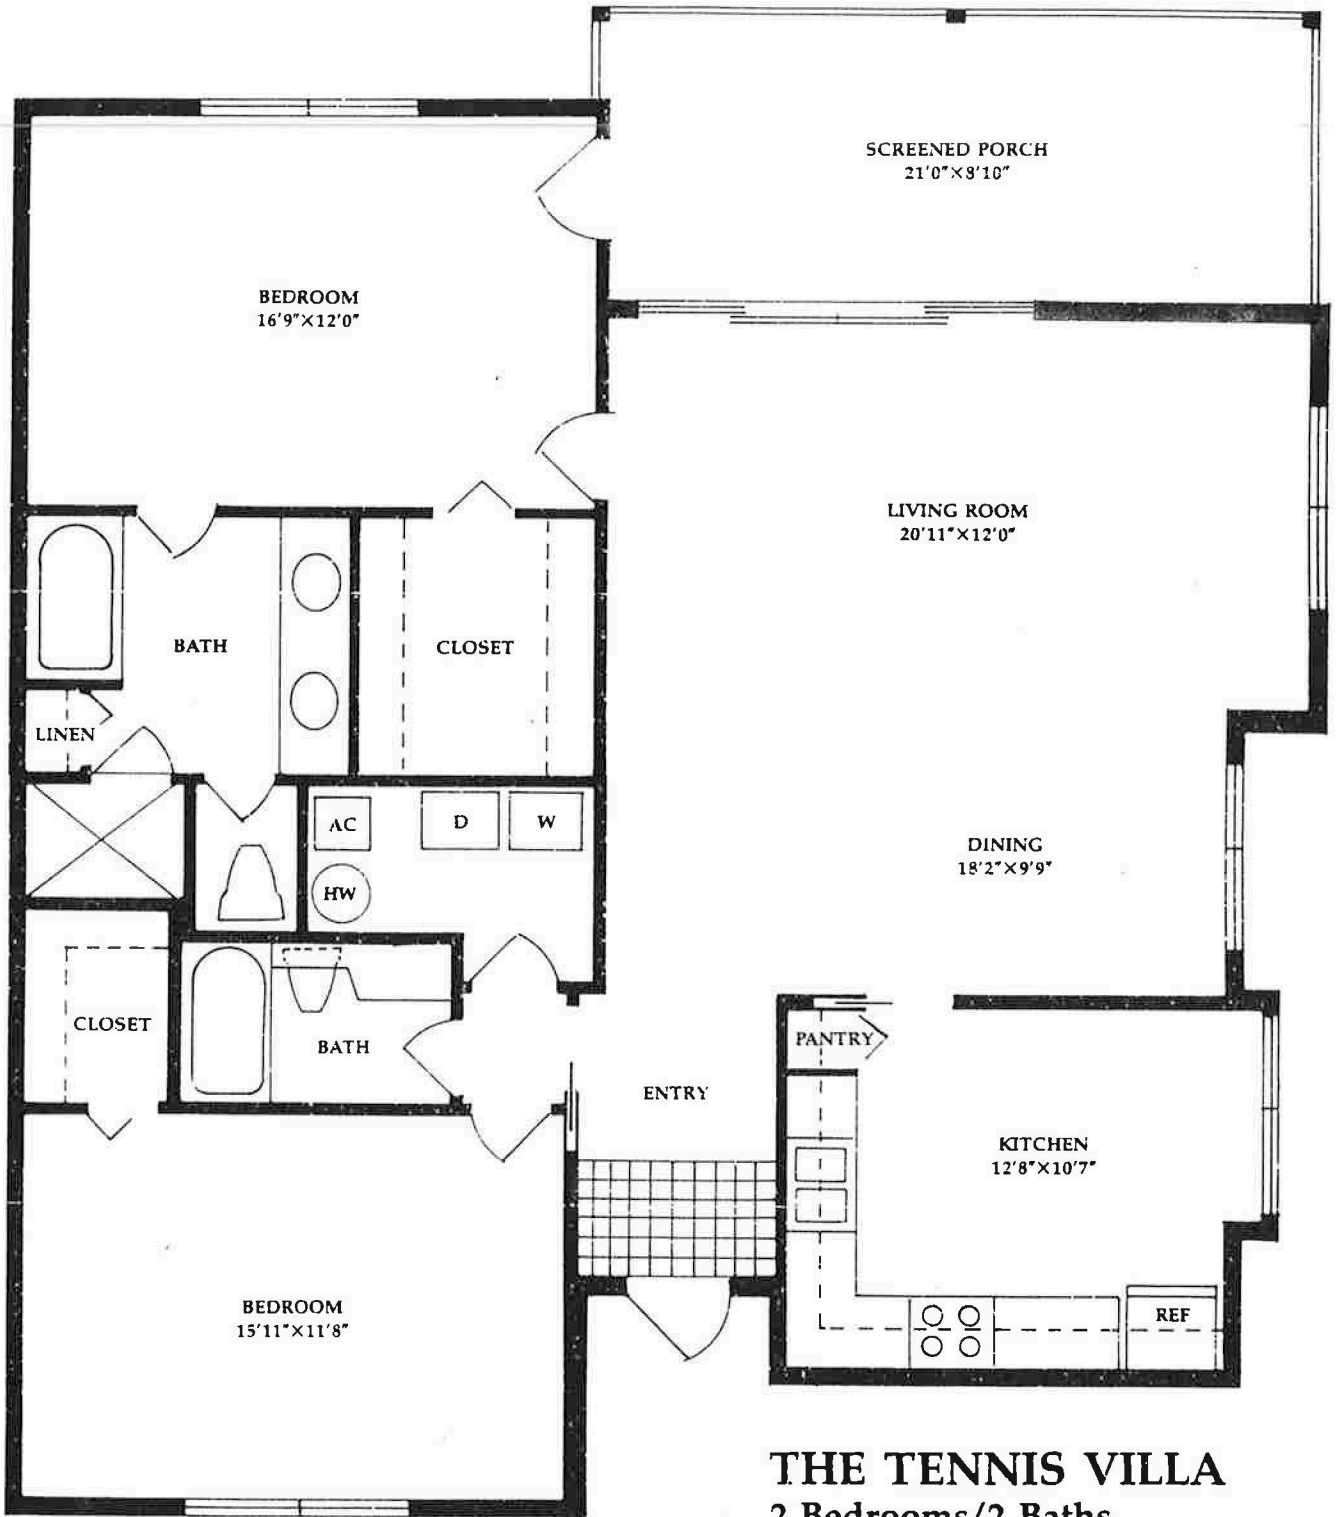

TENNIS AND GOLF VILLAS

THE TENNIS VILLA 2 Bedrooms/2 Baths

Approximate square footage: 1396

Residence design, dimensions and features are approximate.