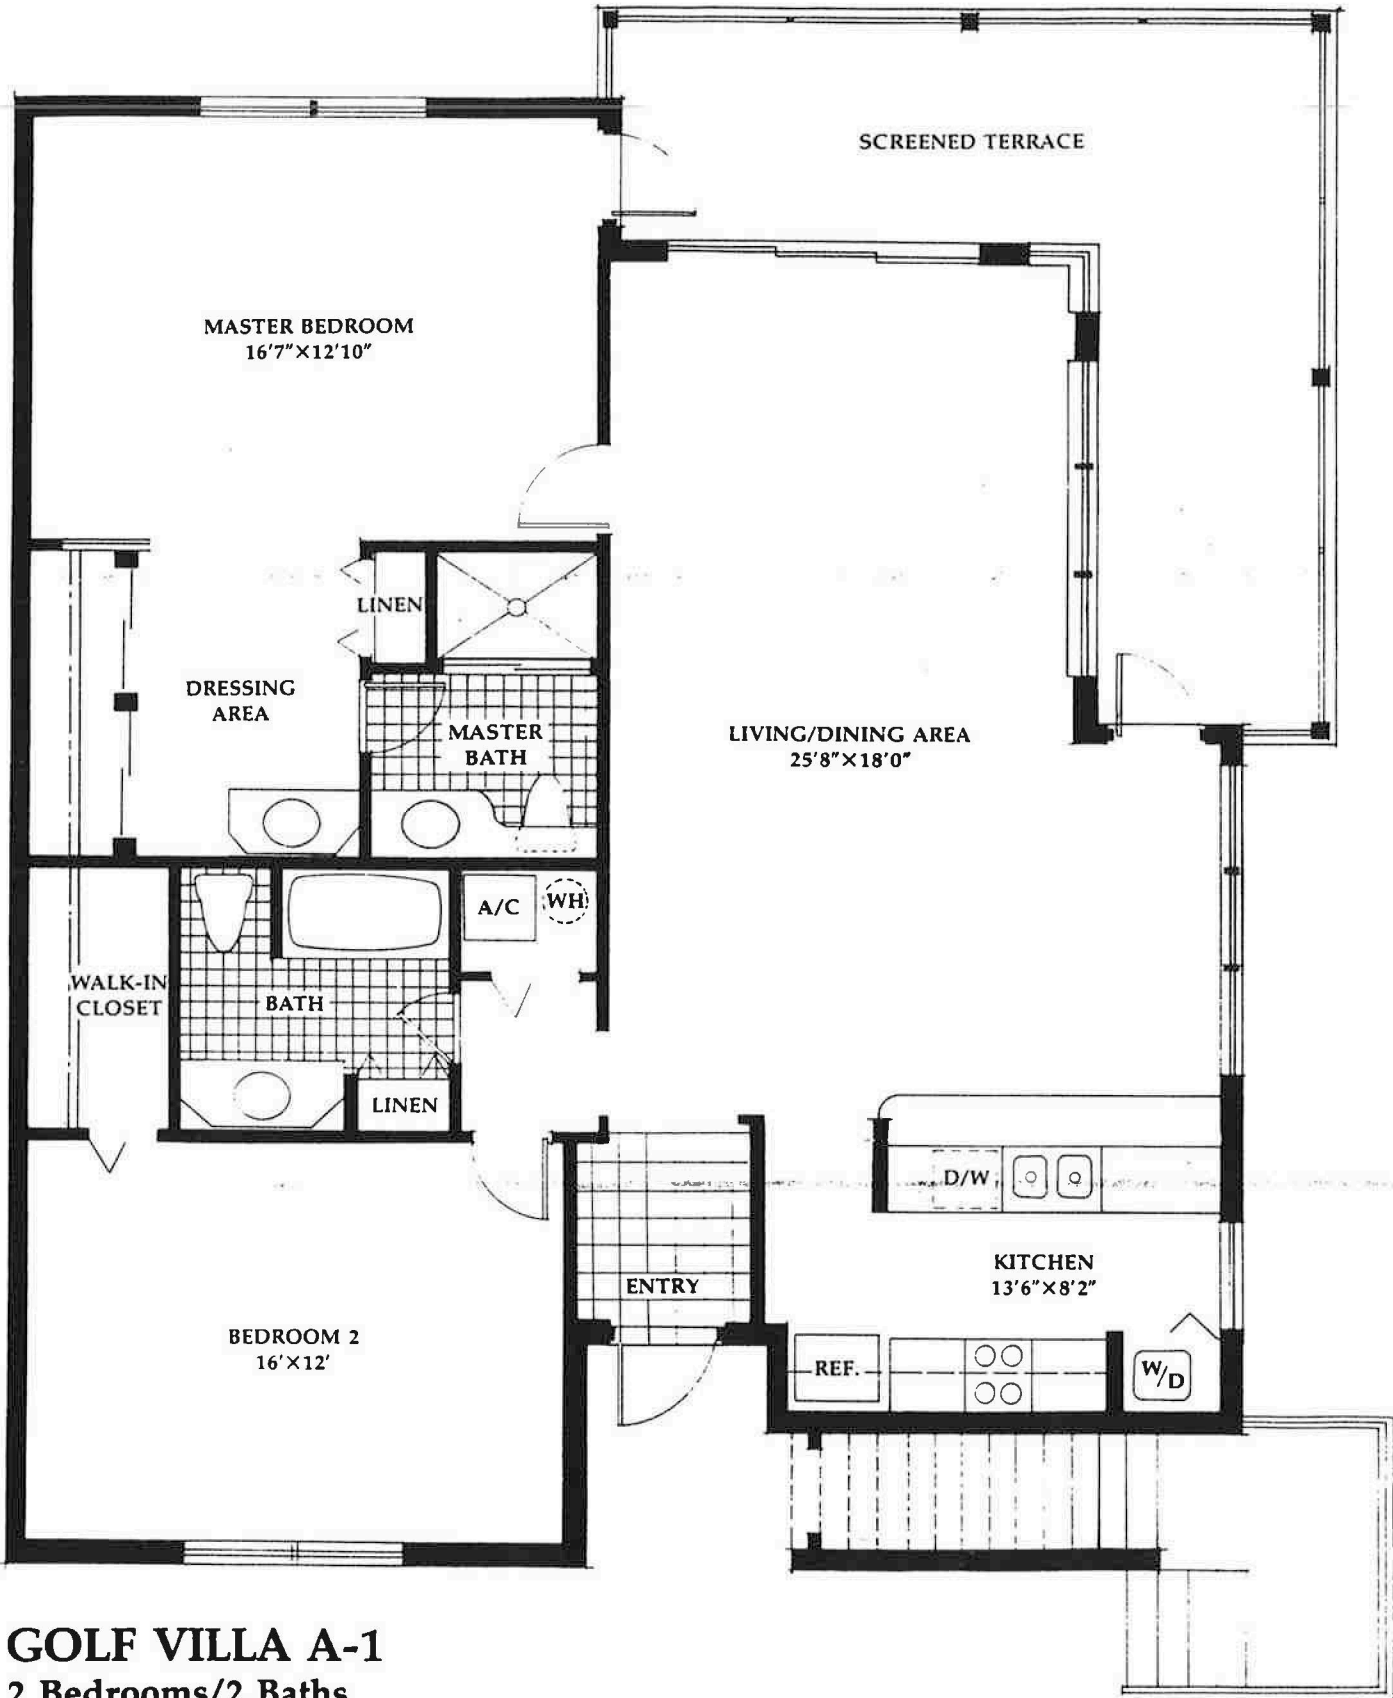

TENNIS AND GOLF VILLAS

GOLF VILLA A-1

2 Bedrooms/2 Baths

Corner Residence

Approximate square footage: 1366