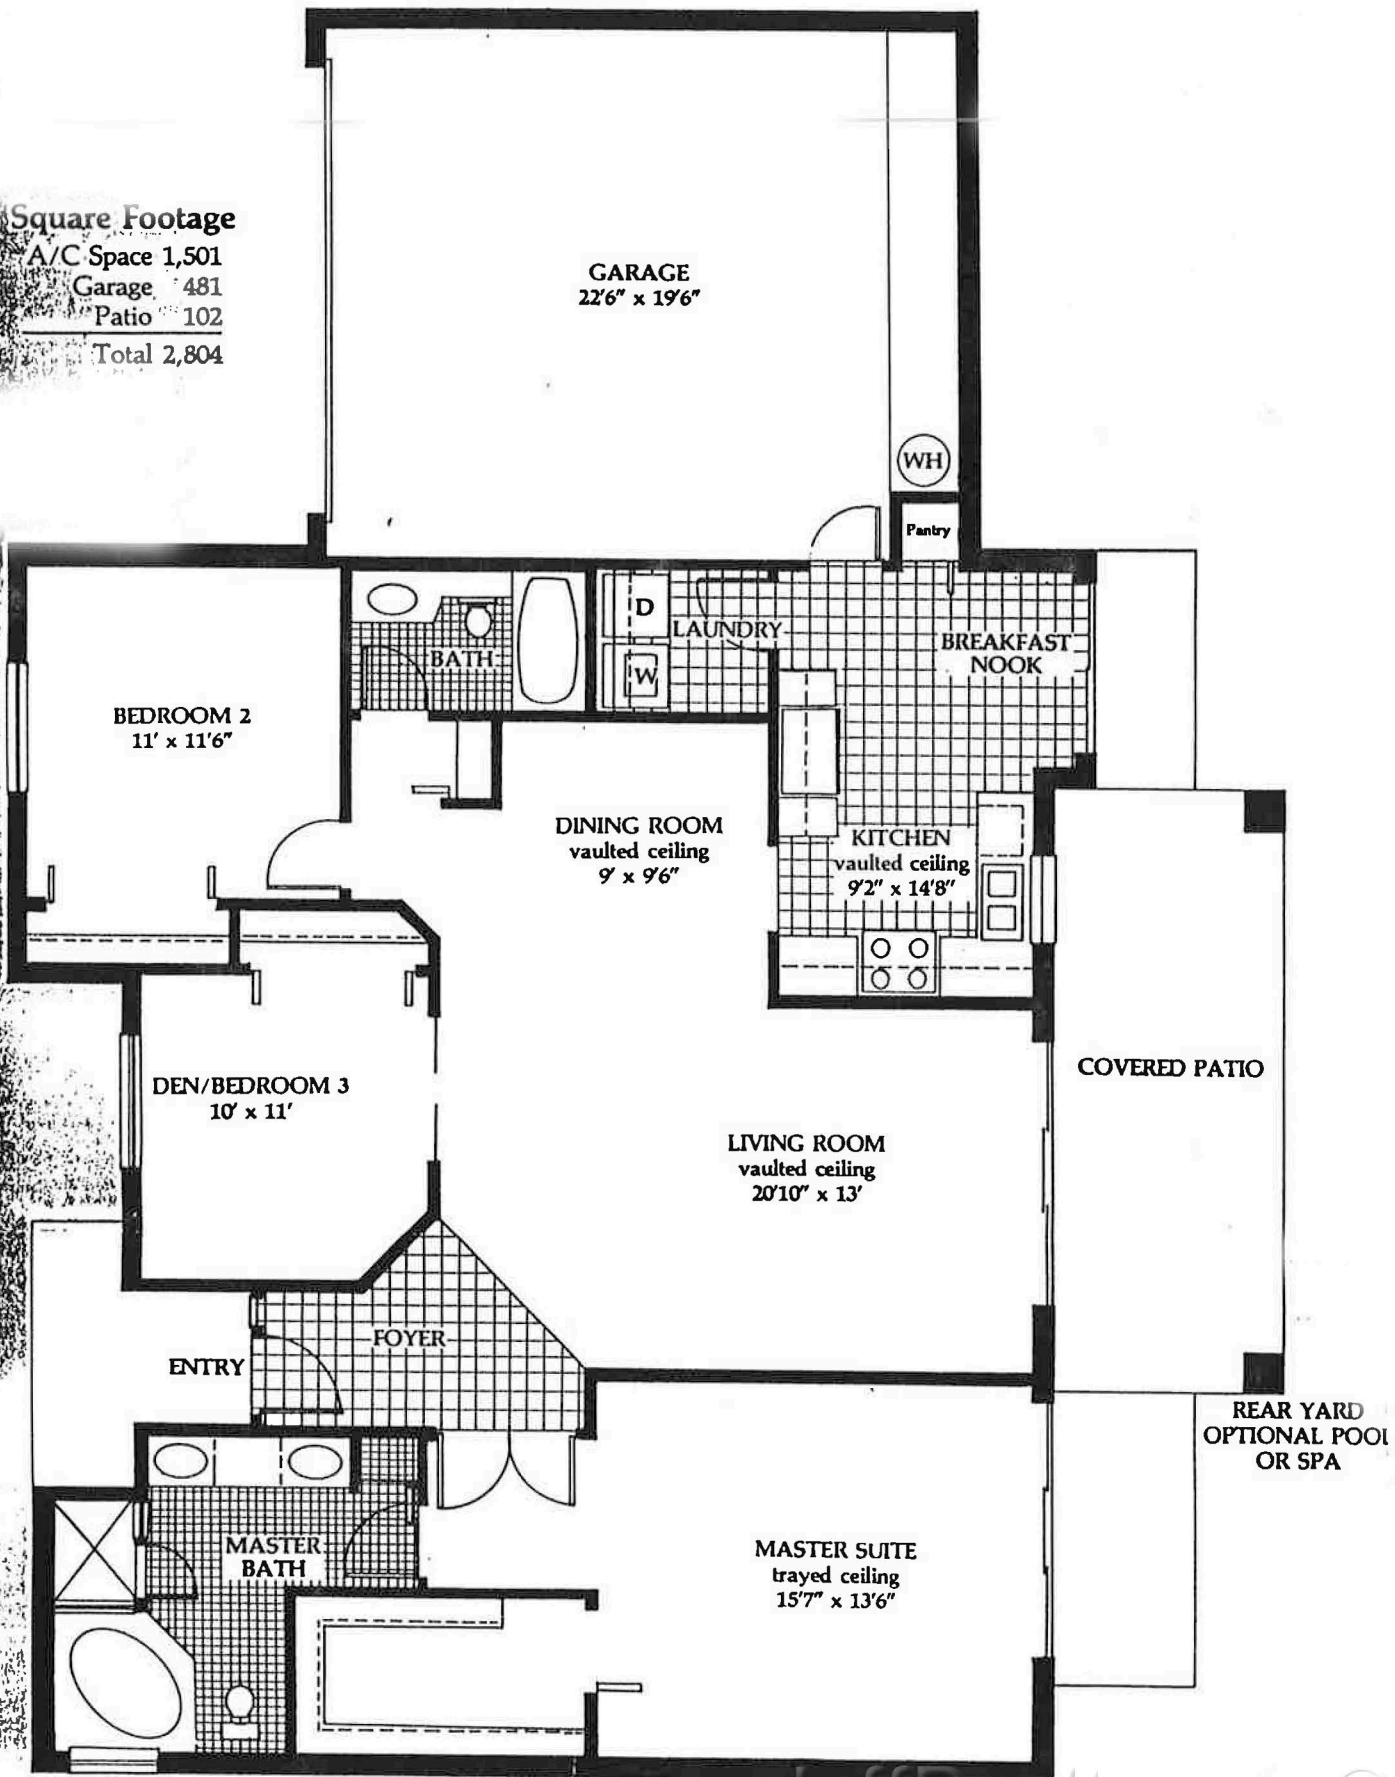

The Manchester

Square Footage

A/C Space 1,501

Garage 481

Patio 102

Total 2,804

Residence design, dimensions and features are approximate and subject to change.