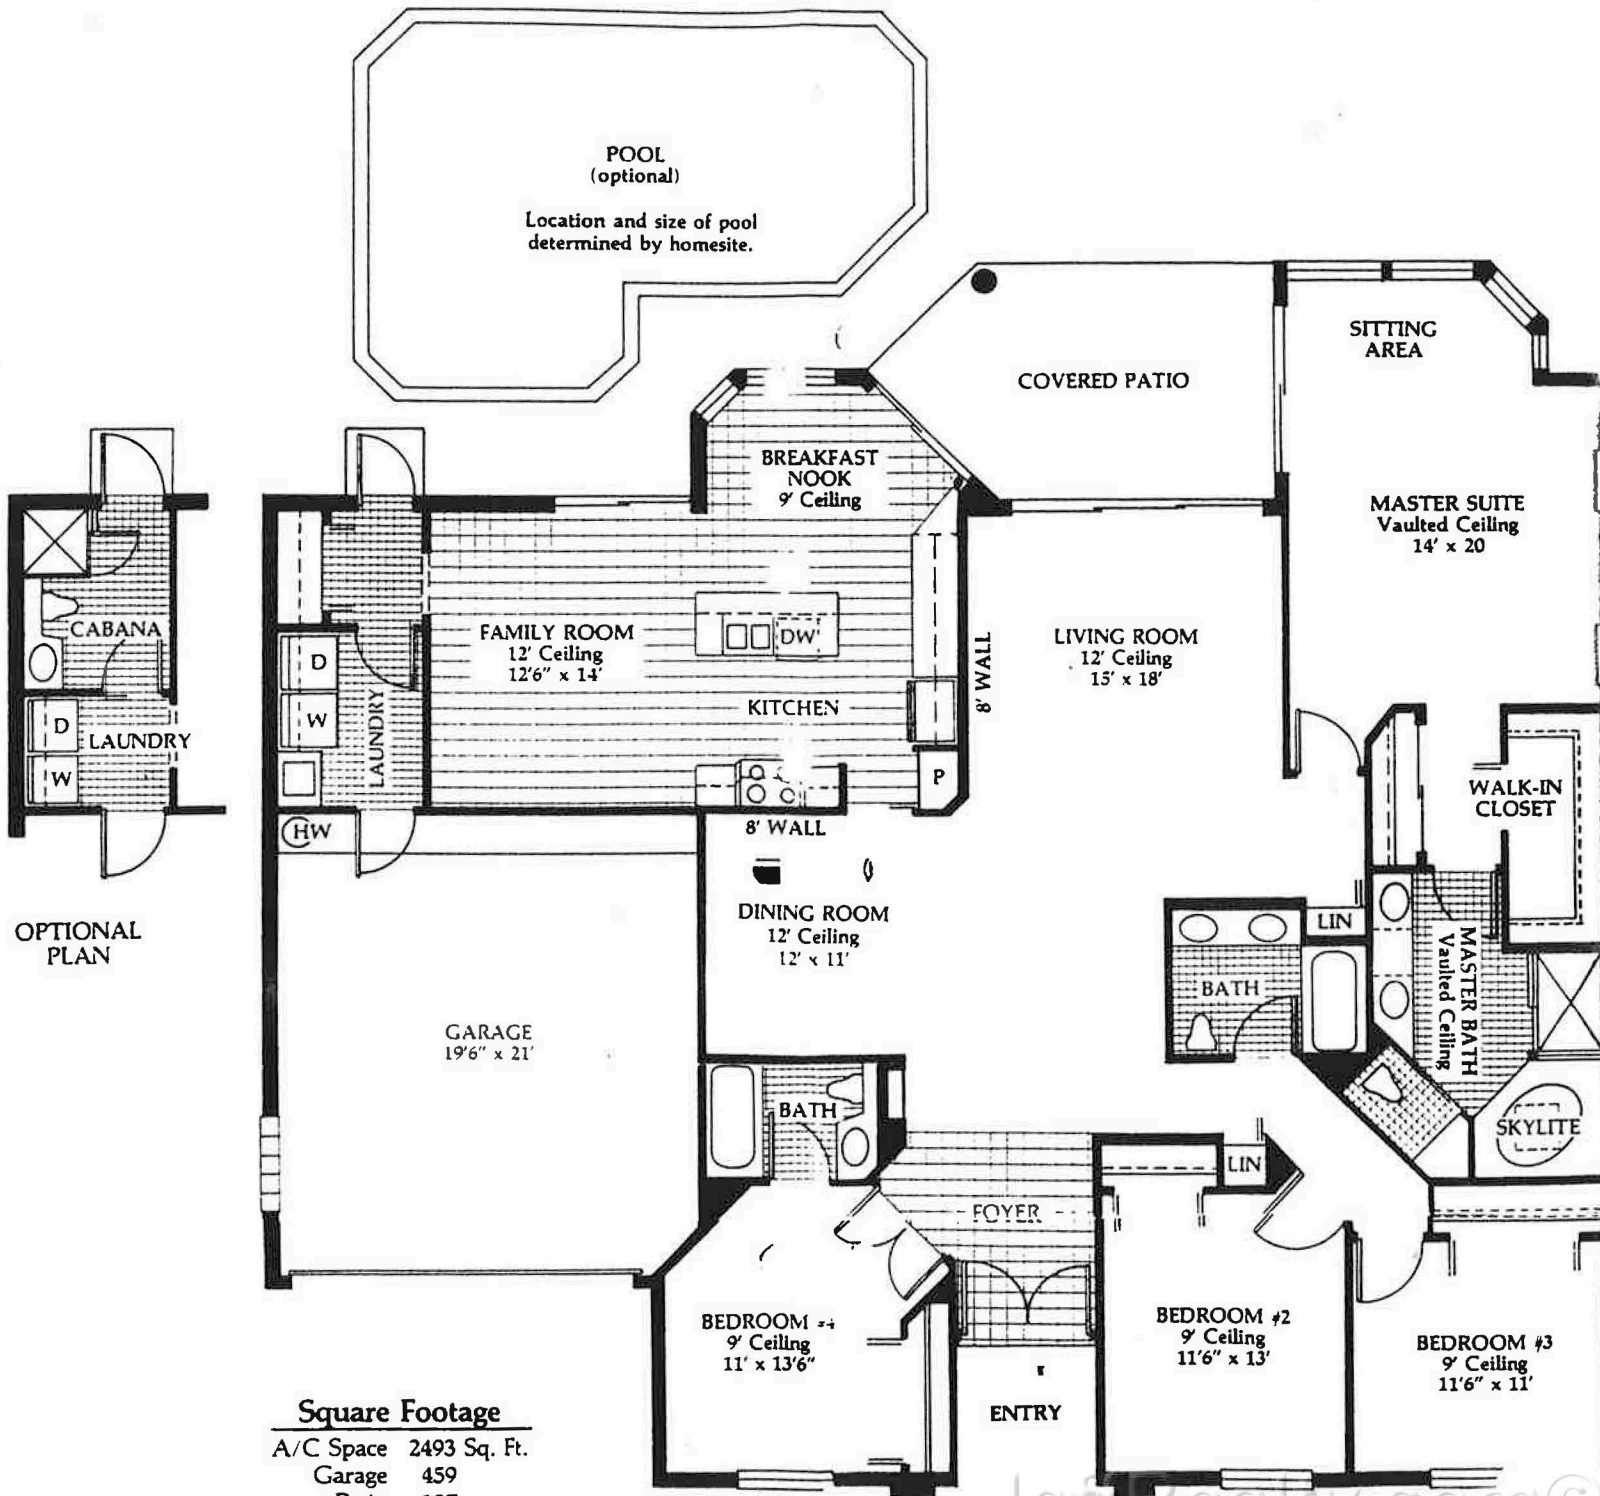

The Kensington

Square Footage	
A/C Space	2493 Sq. Ft.
Garage	459
Patio	187
Total	2722 Sq. Ft.