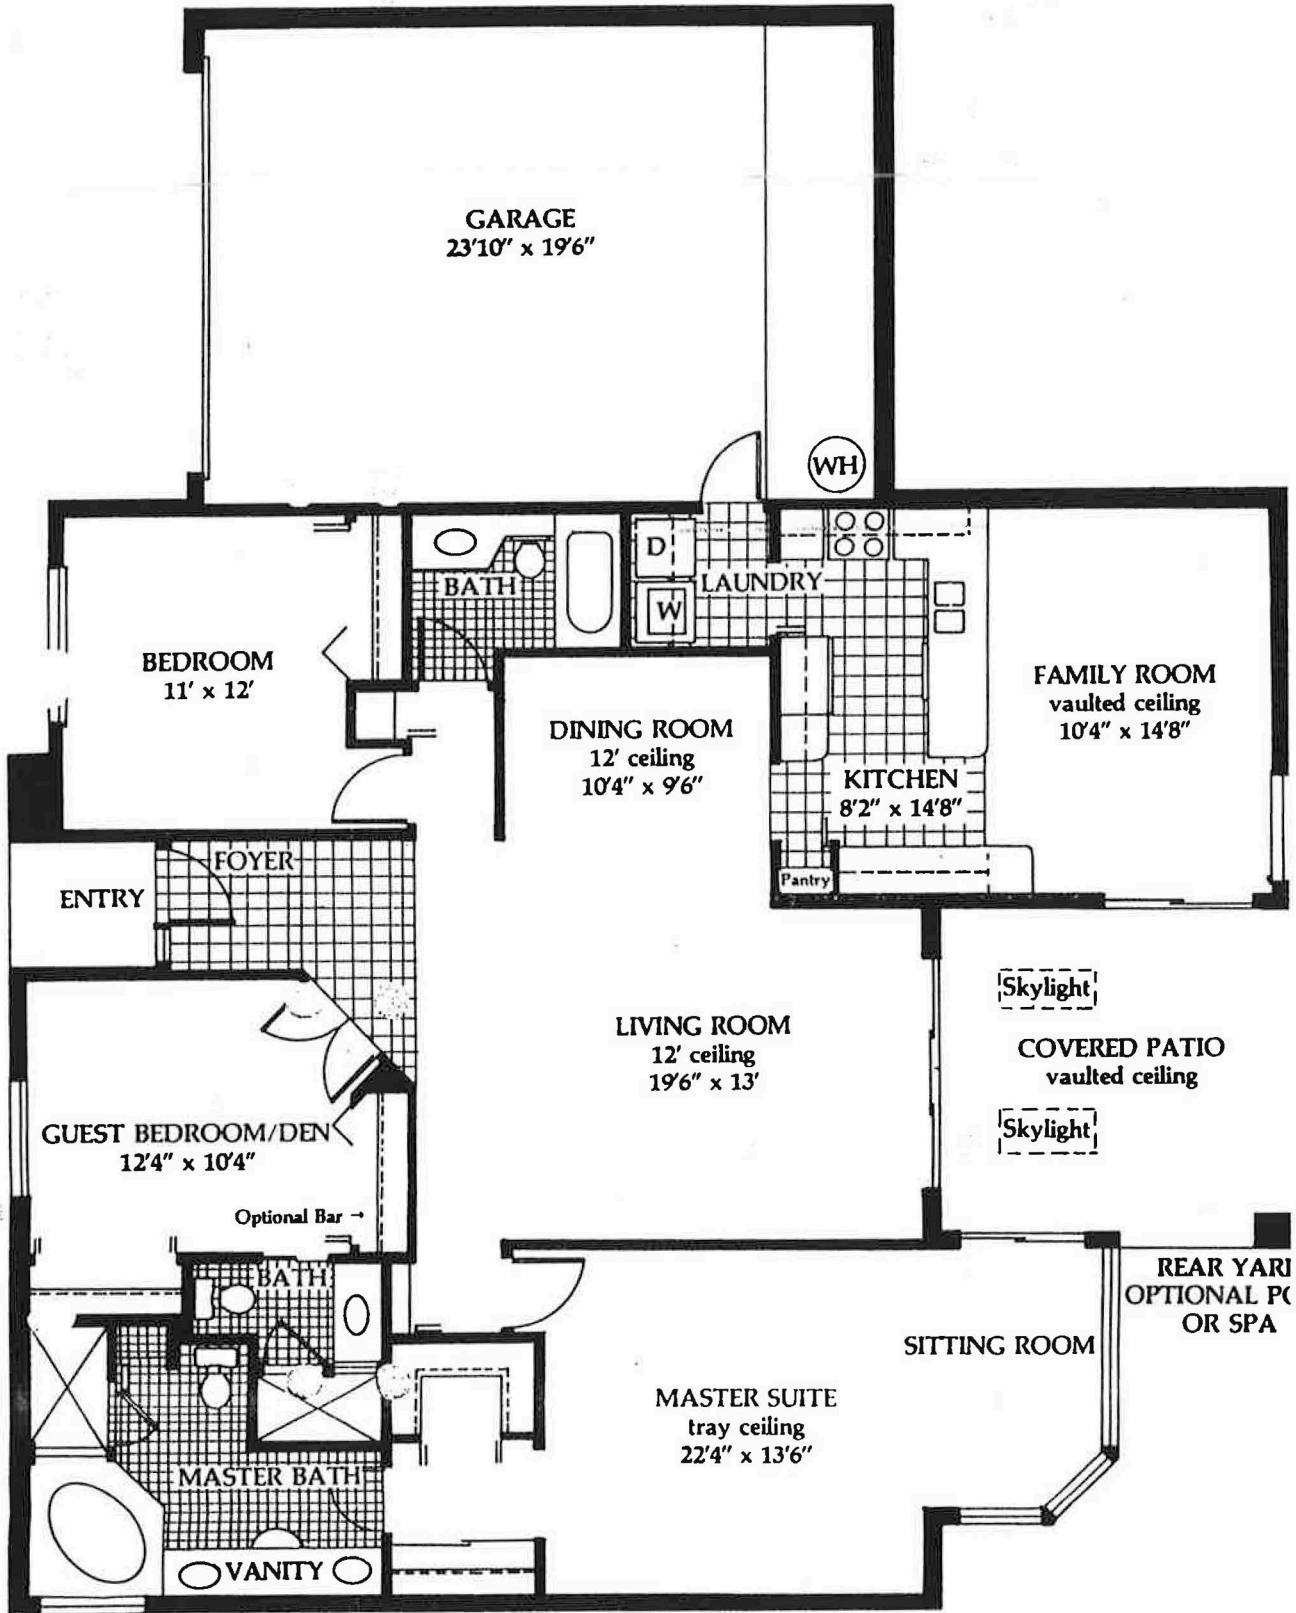

The Fairgreen

Square Footage

A/C Space 1,803

Garage 499

Patio 164

Total 2,466

and features are approximate and subject to change.