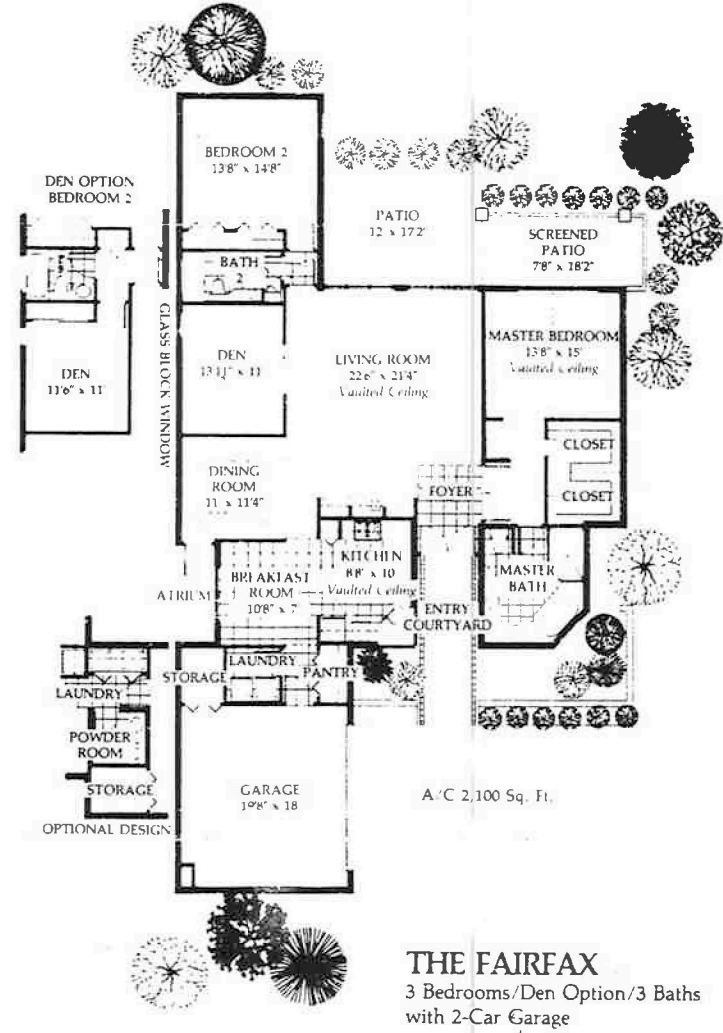

COVENTRY

THE ARLINGTON
3 Bedrooms/3 Baths
with 2-Car Garage

A/C 2,450 Sq. Ft.

THE ELLINGTON
3 Bedrooms/3 Baths
with 2-Car Garage

A/C 1,900 Sq. Ft.

THE FAIRFAX
3 Bedrooms/Den Option/3 Baths
with 2-Car Garage