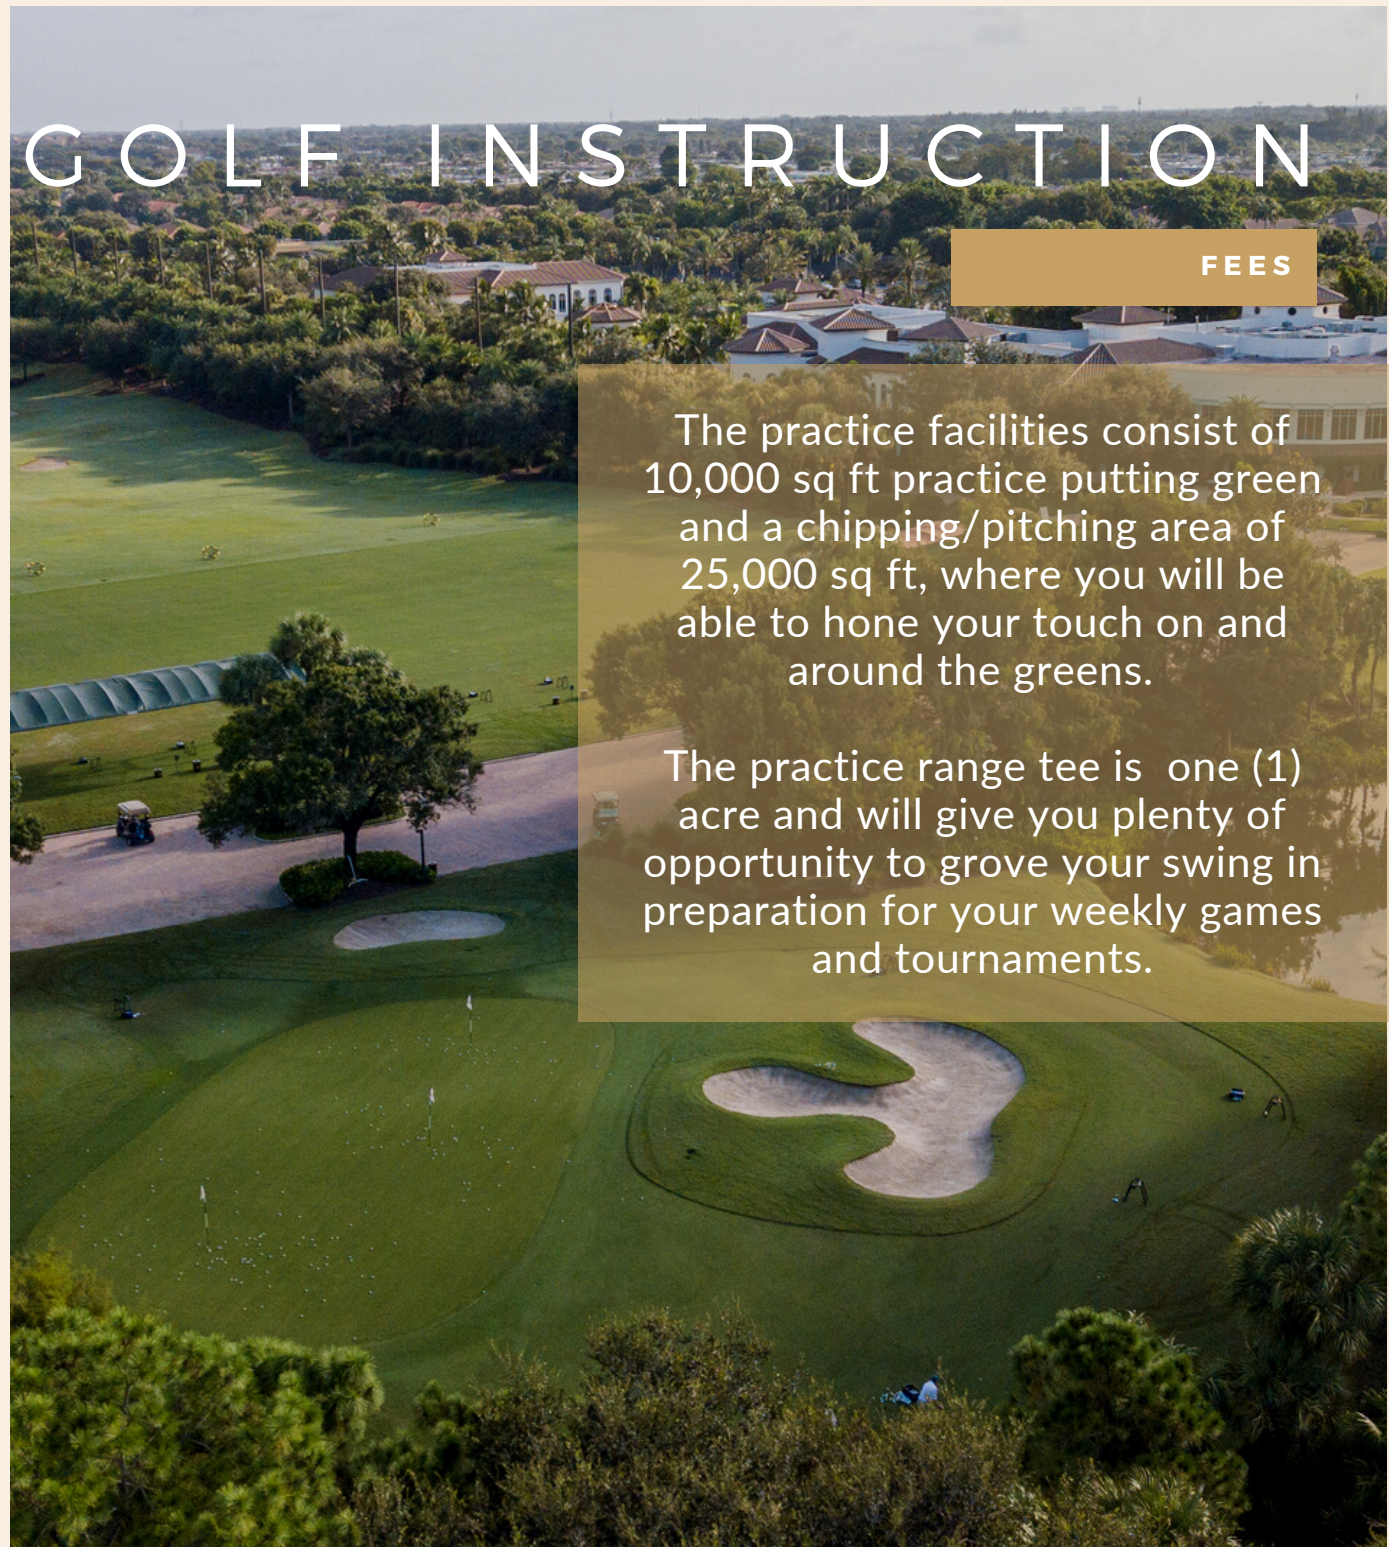

The practice range tee is one (1) acre and will give you plenty of opportunity to grove your swing in preparation for your weekly games and tournaments.

HOURS

Golf Pro Shop

October 14 - May 10:

7:00 a.m. - 5:00 p.m.